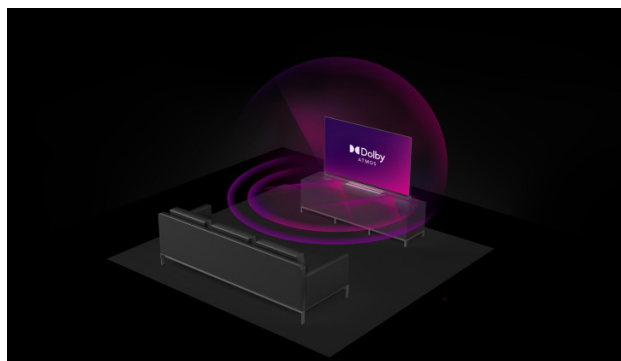

UHD Телевизии

LT-50VUL3100

- > Ultra HD 4K
- > Smart TV
- > 3 HDMI, 1 USB
- > Dolby Vision HDR
- > Super Resolution

Dolby Atmos

Unlock a truly remarkable entertainment experience with the immersive sound of Dolby Atmos® and go deeper into the story. Discover the Dolby difference – a premium entertainment experience that helps you feel a deeper connection to the movies, shows, music, sports, and games you love and immerses you in your favorite entertainment with sound that moves all around you with breathtaking realism. Hear what you've been missing with an immersive experience like no other.

4K HDR Immersive

4K HDR Immersive Logo осигурява увереност на потребителите, че нивото на качество на изображението, обещано от тази технология, ще бъде ефективно доставено и възпроизведено на телевизорите JVC.