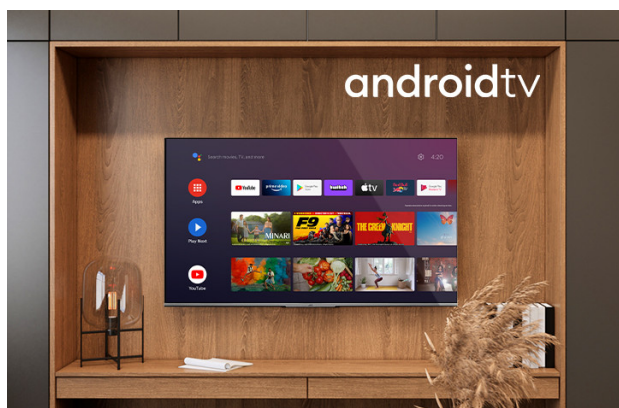

Android TV

Разгледайте хиляди филми, предавания, игри и получите отговори на въпросите си на големия екран с Android TV