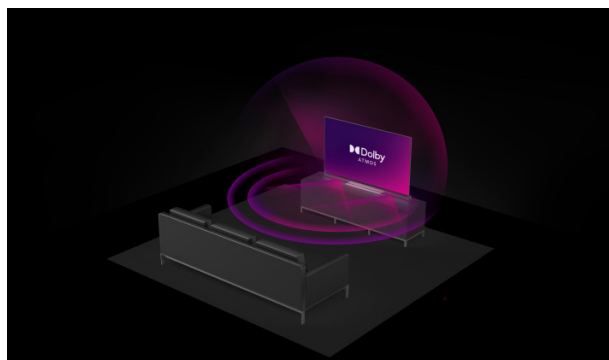

UHD Телевизии
Android Телевизии
QLED

LT-43VAQ3200

- > 4K ULTRA HD
- > QLED ANDROID TV
- > 3 HDMI, 2 USB
- > DOLBY ATMOS & DOLBY VISION HDR

4K HDR Immersive

4K HDR Immersive Logo осигурява увереност на потребителите, че нивото на качество на изображението, обещано от тази технология, ще бъде ефективно доставено и възпроизведено на телевизорите JVC.

Dolby Atmos

Unlock a truly remarkable entertainment experience with the immersive sound of Dolby Atmos® and go deeper into the story. Discover the Dolby difference – a premium entertainment experience that helps you feel a deeper connection to the movies, shows, music, sports, and games you love and immerses you in your favorite entertainment with sound that moves all around you with breathtaking realism. Hear what you've been missing with an immersive experience like no other.