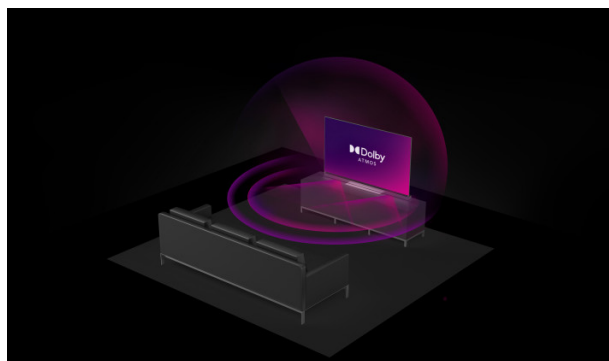

4K HDR Immersive

4K HDR Immersive Logo осигурява увереност на потребителите, че нивото на качество на изображението, обещано от тази технология, ще бъде ефективно доставено и възпроизведено на телевизорите JVC.

Dolby Atmos

Unlock a truly remarkable entertainment experience with the immersive sound of Dolby Atmos® and go deeper into the story. Discover the Dolby difference – a premium entertainment experience that helps you feel a deeper connection to the movies, shows, music, sports, and games you love and immerses you in your favorite entertainment with sound that moves all around you with breathtaking realism. Hear what you've been missing with an immersive experience like no other.