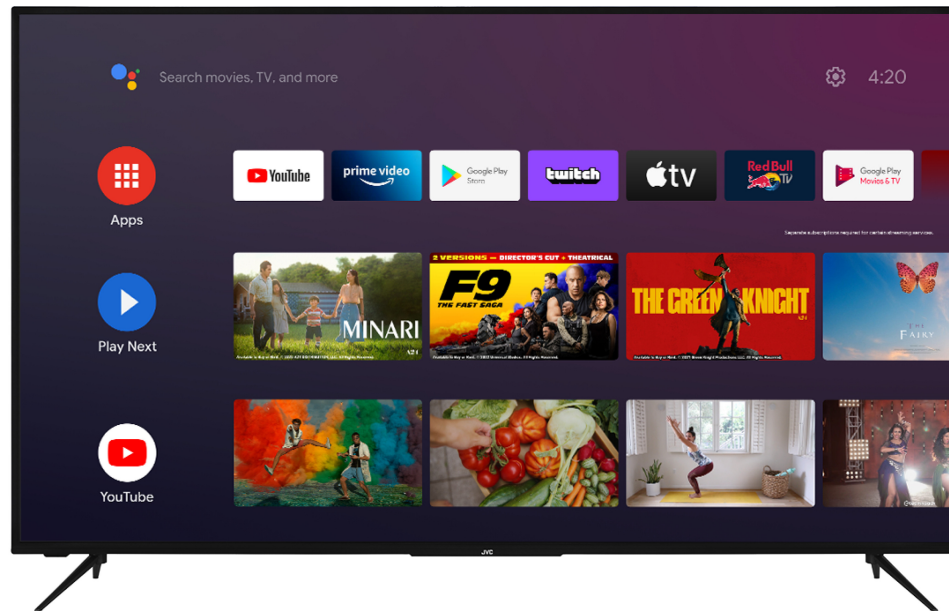

JVC

UHD Телевизии
Android Телевизии

LT-65VA3200

- > 4K ULTRA HD
- > ANDROID TV
- > 3 HDMI, 2 USB
- > DOLBY ATMOS & DOLBY VISION HDR

NETFLIX

Super Resolution

Micro Dimming

DVB-T2/C/S2

4K HDR Immersive

4K HDR Immersive Logo осигурява увереност на потребителите, че нивото на качество на изображението, обещано от тази технология, ще бъде ефективно доставено и възпроизведено на телевизорите JVC.

Dolby Atmos

Unlock a truly remarkable entertainment experience with the immersive sound of Dolby Atmos® and go deeper into the story. Discover the Dolby difference – a premium entertainment experience that helps you feel a deeper connection to the movies, shows, music, sports, and games you love and immerses you in your favorite entertainment with sound that moves all around you with breathtaking realism. Hear what you've been missing with an immersive experience like no other.