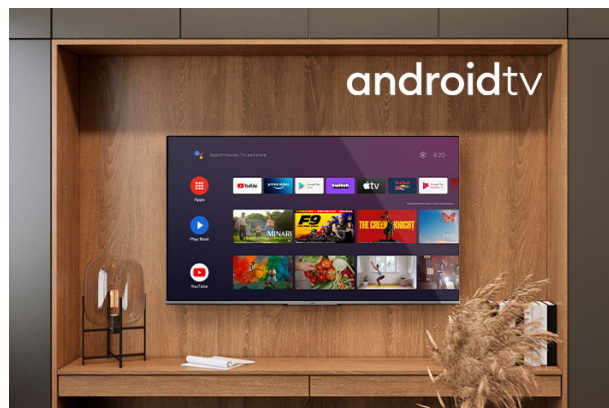

Android TV

Prozkoumejte tisíce filmů, pořadů, her a získejte odpovědi na své otázky na velké obrazovce s Android TV