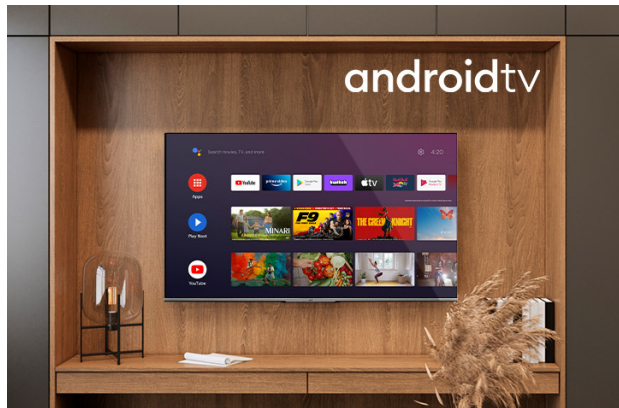

Android TVs

QLED

LT-50VAQ7100

- > Ultra HD 4K
- > QLED
- > Android TV
- > 3 HDMI, 2 USB
- > Super Resolution

Android TV

Explore thousands of movies, shows, games and get answers to your questions on the big screen with Android TV

QLED

Experience a new dimension of brilliance with QLED's Quantum Dot technology. Get lost in lifelike visuals, whether it's the latest blockbuster or a captivating series. Embrace true-to-life colors, deeper blacks, intense contrasts and stunning clarity that redefine your viewing experience with unrivaled precision. Designed to support over 90% of the DC1-P3 colour gamut, the Quantum Dot provide astonishing levels of colour and image accuracy. Don't settle for ordinary. Choose QLED and discover the true power of cutting-edge technology. Welcome to a new era of immersive entertainment.

4K HDR Immersive

Welcome to a new dimension of entertainment with picture quality promised by 4K HDR Immersive Technology effectively delivered and reproduced on JVC TVs. Brace yourself for breathtaking visuals, lifelike colors, and unparalleled clarity that transport you into every scene.