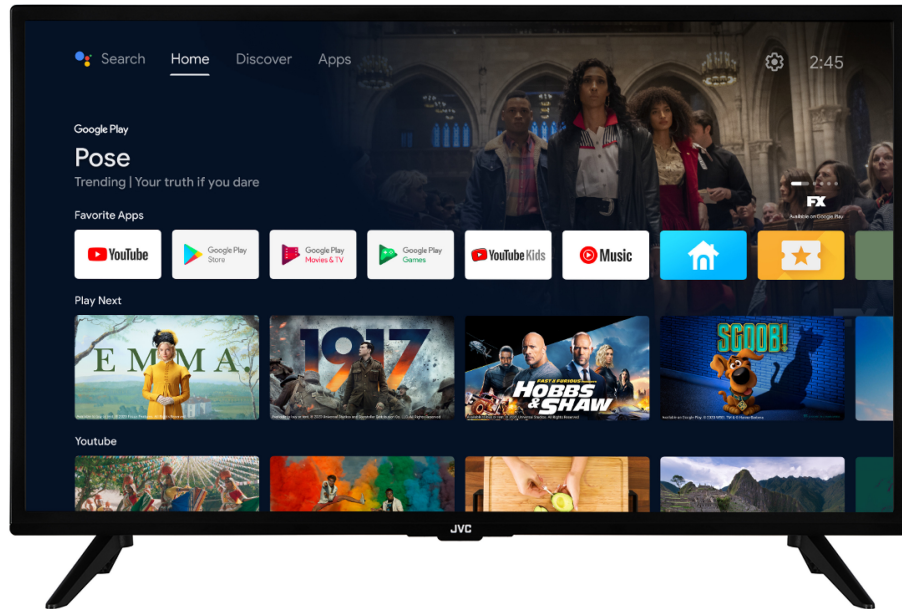

JVC

FULL HD/HD TVs
Android TVs

LT-32VAF3000

- > FULL HD
- > Android TV
- > 3 HDMI, 2 USB
- > Super Resolution
- > HDR10

DVB-T2/C/S2

Super Resolution

NETFLIX

FHD

Thanks to FHD screen resolution, your TV shows pictures more detailed than ever. With 1080p screen quality, you will not miss any details in your content with enhanced image clarity.

Android TV

Explore thousands of movies, shows, games and get answers to your questions on the big screen with Android TV

Ok Google

Use your voice to search for shows, control your TV, plan your day, and more. Just ask Google.

Display

Size	32"
Resolution	1920x1080
Panel Type	DLED
Brightness	250
Wide Color Gamut	No

Main Features