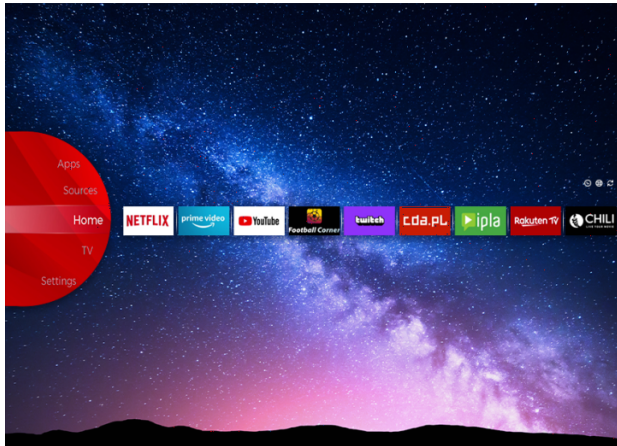

# JVC

FULL HD/HD TVs

LT-43VF5000

- > FULL HD
- > 3 HDMI, 2 USB
- > Smart TV
- > Netflix
- > Super Resolution

Bluetooth™

USB CLONING

**NETFLIX**

YouTube

## JVC Smart Portal

Step into the future of home entertainment with our cutting-edge Smart TV. Easy to navigate, with just one click you can connect to a world of endless entertainment possibilities, from streaming your favorite shows, movies and music, to accessing a wide range of apps and content. JVC Smart TV transforms your living room into a dynamic and immersive media hub. Find all that entertainment in one place in the JVC Smart Center.

## Dolby Audio

Experience rich, cinematic audio that brings movies, music, and games to life with stunning clarity and depth. Elevate your audio experience and feel every detail with Dolby Audio Processing (DAP) - the ultimate sound technology.