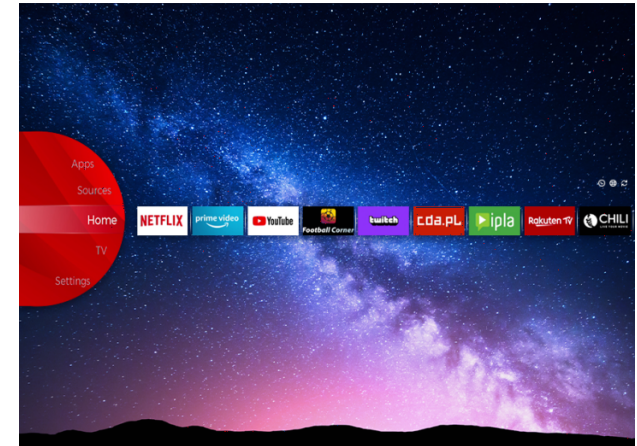

JVC

UHD TVs

LT-50VU6900

- > MEMC
- > Ultra HD 4K
- > 3 HDMI, 2 USB
- > Smart TV
- > Dolby Vision

Bluetooth™

NETFLIX

YouTube

Super Resolution

Micro Dimming

Ultra HD (4K)

Discover a whole new level of visual brilliance with UHD (Ultra High Definition) technology. Catch every detail on every corner of the screen with sharper wide range of colors. Immerse yourself in breathtaking clarity and vibrant colors that bring your favorite movies, games, and content to life like never before. Elevate your viewing experience and indulge in the ultimate visual feast with UHD

Dolby Vision HDR

Revolution in vision. With incredible brightness, contrast, and color, JVC TVs bring entertainment to life before your eyes. By fully leveraging the maximum potential of new cinema projection technology, Dolby Vision gives the result of a refined, lifelike image that will make you forget you are looking at a screen.

JVC Smart Portal

Step into the future of home entertainment with our cutting-edge Smart TV. Easy to navigate, with just one click you can connect to a world of endless entertainment possibilities, from streaming your favorite shows, movies and music, to accessing a wide range of apps and content. JVC Smart TV transforms your living room into a dynamic and immersive media hub. Find all that entertainment in one place in the JVC Smart Center.