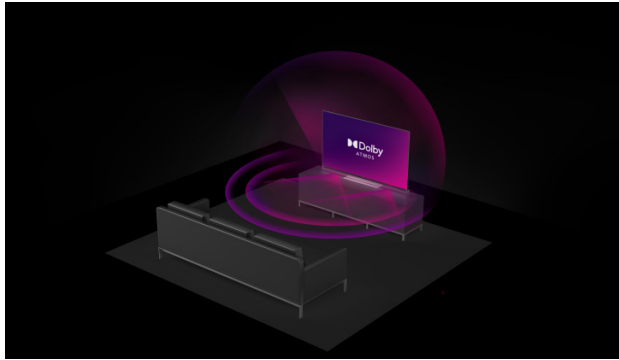

JVC

UHD TVs

LT-55VU3100

- > Ultra HD 4K
- > Smart TV
- > 3 HDMI, 1 USB
- > Dolby Vision HDR
- > Super Resolution

Dolby Atmos

Unlock a truly remarkable entertainment experience with the immersive sound of Dolby Atmos® and go deeper into the story. Discover the Dolby difference – a premium entertainment experience that helps you feel a deeper connection to the movies, shows, music, sports, and games you love and immerses you in your favorite entertainment with sound that moves all around you with breathtaking realism. Hear what you've been missing with an immersive experience like no other.

4K HDR Immersive

Welcome to a new dimension of entertainment with picture quality promised by 4K HDR Immersive Technology effectively delivered and reproduced on JVC TVs. Brace yourself for breathtaking visuals, lifelike colors, and unparalleled clarity that transport you into every scene.

Micro Dimming

Immerse yourself in stunning clarity as Micro Dimming dynamically adjusts brightness and darkness levels across the screen, creating deeper blacks and brighter whites and get ready to be captivated a whole new level of realism and picture quality.