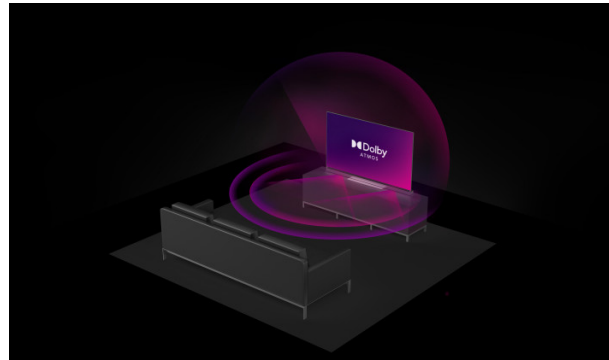

UHD TVs
Android TVs
QLED

LT-43VAQ3200

- > 4K ULTRA HD
- > QLED ANDROID TV
- > 3 HDMI, 2 USB
- > DOLBY ATMOS & DOLBY VISION HDR

4K HDR Immersive

Welcome to a new dimension of entertainment with picture quality promised by 4K HDR Immersive Technology effectively delivered and reproduced on JVC TVs. Brace yourself for breathtaking visuals, lifelike colors, and unparalleled clarity that transport you into every scene.

Dolby Atmos

Unlock a truly remarkable entertainment experience with the immersive sound of Dolby Atmos® and go deeper into the story. Discover the Dolby difference – a premium entertainment experience that helps you feel a deeper connection to the movies, shows, music, sports, and games you love and immerses you in your favorite entertainment with sound that moves all around you with breathtaking realism. Hear what you've been missing with an immersive experience like no other.

QLED

Experience a new dimension of brilliance with QLED's Quantum Dot technology. Get lost in lifelike visuals, whether it's the latest blockbuster or a captivating series. Embrace true-to-life colors, deeper blacks, intense contrasts and stunning clarity that redefine your viewing experience with unrivaled precision. Designed to support over 90% of the DC1-P3 colour gamut, the Quantum Dot provide astonishing levels of colour and image accuracy. Don't settle for ordinary. Choose QLED and discover the true power of cutting-edge technology. Welcome to a new era of immersive entertainment.