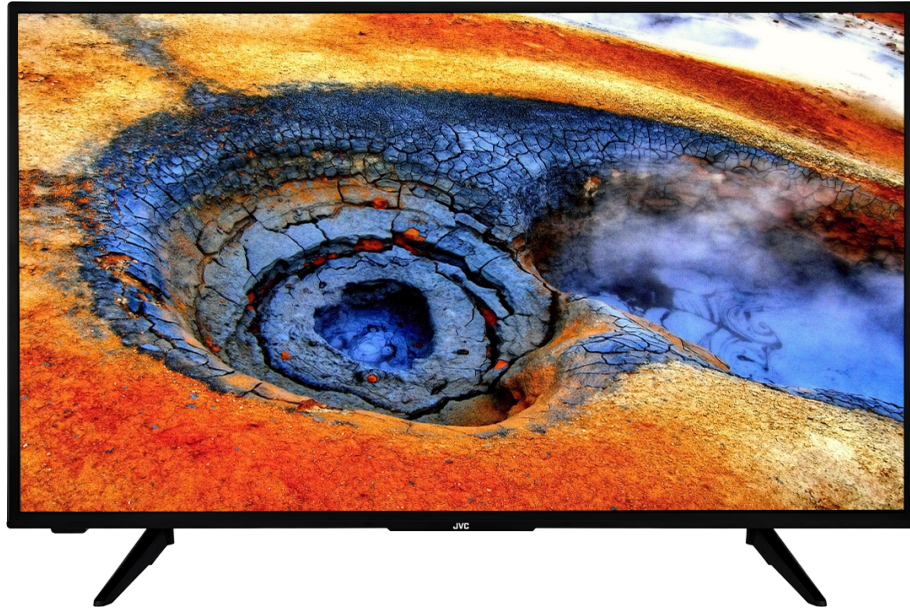

JVC

UHD TVs

LT-43VU3101

- > 4K ULTRA HD
- > SMART TV
- > 3 HDMI, 1 USB
- > DOLBY ATMOS
- > DOLBY VISION HDR

Super Resolution

HDR10

works with
Google Home

Micro Dimming

NETFLIX

YouTube

ALLM

DVBT2/C/S2

works with
Google Home

4K HDR Immersive

Welcome to a new dimension of entertainment with picture quality promised by 4K HDR Immersive Technology effectively delivered and reproduced on JVC TVs. Brace yourself for breathtaking visuals, lifelike colors, and unparalleled clarity that transport you into every scene.

JVC Smart Portal

Step into the future of home entertainment with our cutting-edge Smart TV. Easy to navigate, with just one click you can connect to a world of endless entertainment possibilities, from streaming your favorite shows, movies and music, to accessing a wide range of apps and content. JVC Smart TV transforms your living room into a dynamic and immersive media hub. Find all that entertainment in one place in the JVC Smart Center.

Display

Panel Luminance (Typical) (Cd/m2)	350
Motion Rate	50HZ
Viewing Angle	178/178
Size	43
Resolution	4K ULTRA HD (3840X2160)

Main Features

Series	UHD
Smart TV	Si
Processor Type	QUAD CORE

Video

DECONTOUR	No
Blue Stretch	Si
HDR	HDR10+DOLBY VISION
Dolby Vision HDR	Si
UHD Upscaler	Si
Picture Modes	DYNAMIC, GAME,SPORTS, CINEMA, NATURAL, USER
Hybrid Log Gamma (HLG)	Si
Wide Color Gamut	No
MEMC	No
Super Resolution	Si
Micro Dimming	Si