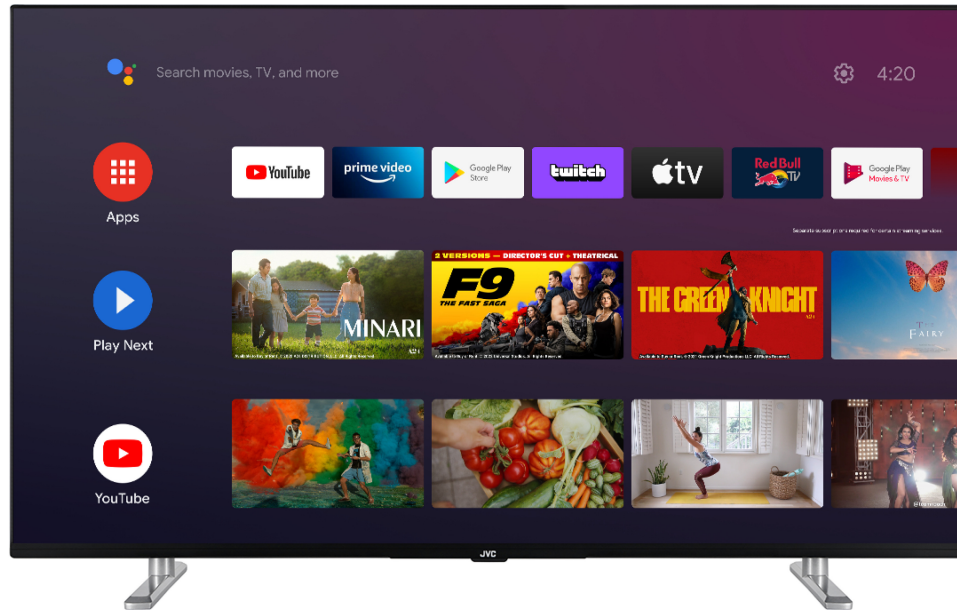

# JVC

UHD TVs

Android TVs

QLED

LT-50VAQ3200

- > 4K ULTRA HD
- > QLED ANDROID TV
- > 3 HDMI, 2 USB
- > DOLBY ATMOS & DOLBY VISION HDR

## Dolby Vision HDR

Revolution in vision. With incredible brightness, contrast, and color, JVC TVs bring entertainment to life before your eyes. By fully leveraging the maximum potential of new cinema projection technology, Dolby Vision gives the result of a refined, lifelike image that will make you forget you are looking at a screen.