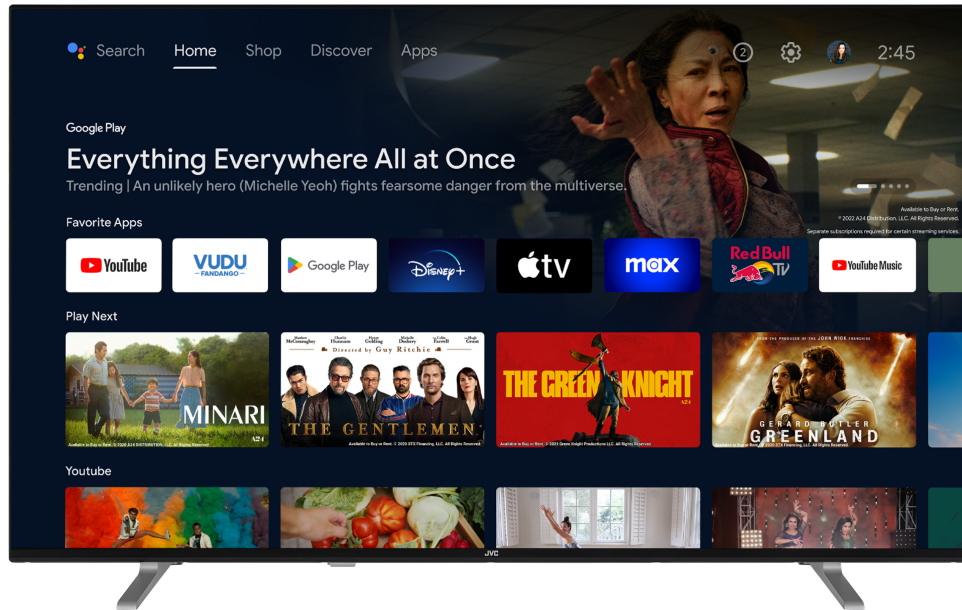

JVC

UHD TVs
Android TVs
QLED

LT-50VAQ3300

- > 4K ULTRA HD (3840X2160)
- > 3 HDMI & 2 USB
- > QLED Android TV
- > Dolby Vision HDR
- > Dolby Atmos

Super Resolution

Micro Dimming

dtsx

HDR10

Android TV

Explore thousands of movies, shows, games and get answers to your questions on the big screen with Android TV

QLED

Experience a new dimension of brilliance with QLED's Quantum Dot technology. Get lost in lifelike visuals, whether it's the latest blockbuster or a captivating series. Embrace true-to-life colors, deeper blacks, intense contrasts and stunning clarity that redefine your viewing experience with unrivaled precision. Designed to support over 90% of the DC1-P3 colour gamut, the Quantum Dot provide astonishing levels of colour and image accuracy. Don't settle for ordinary. Choose QLED and discover the true power of cutting-edge technology. Welcome to a new era of immersive entertainment.