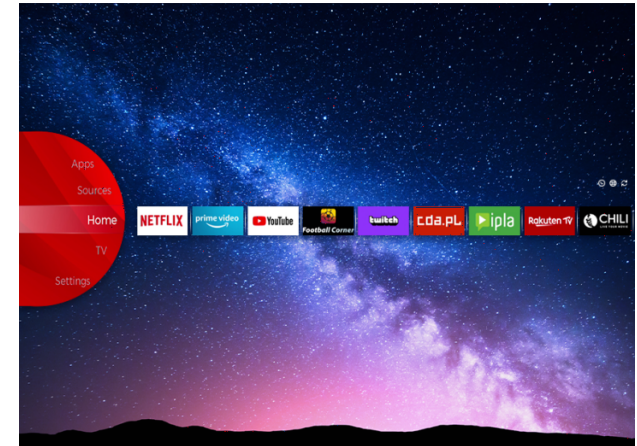

JVC

UHD TVs

LT-50VU7900

- > Ultra HD 4K
- > 4 HDMI, 2 USB
- > Smart TV
- > Dolby Vision
- > MEMC

Bluetooth™

NETFLIX

YouTube

Super Resolution

Micro Dimming

Ultra HD (4K)

Discover a whole new level of visual brilliance with UHD (Ultra High Definition) technology. Catch every detail on every corner of the screen with sharper wide range of colors. Immerse yourself in breathtaking clarity and vibrant colors that bring your favorite movies, games, and content to life like never before. Elevate your viewing experience and indulge in the ultimate visual feast with UHD

Dolby Vision HDR

Revolution in vision. With incredible brightness, contrast, and color, JVC TVs bring entertainment to life before your eyes. By fully leveraging the maximum potential of new cinema projection technology, Dolby Vision gives the result of a refined, lifelike image that will make you forget you are looking at a screen.

JVC Smart Portal

Step into the future of home entertainment with our cutting-edge Smart TV. Easy to navigate, with just one click you can connect to a world of endless entertainment possibilities, from streaming your favorite shows, movies and music, to accessing a wide range of apps and content. JVC Smart TV transforms your living room into a dynamic and immersive media hub. Find all that entertainment in one place in the JVC Smart Center.