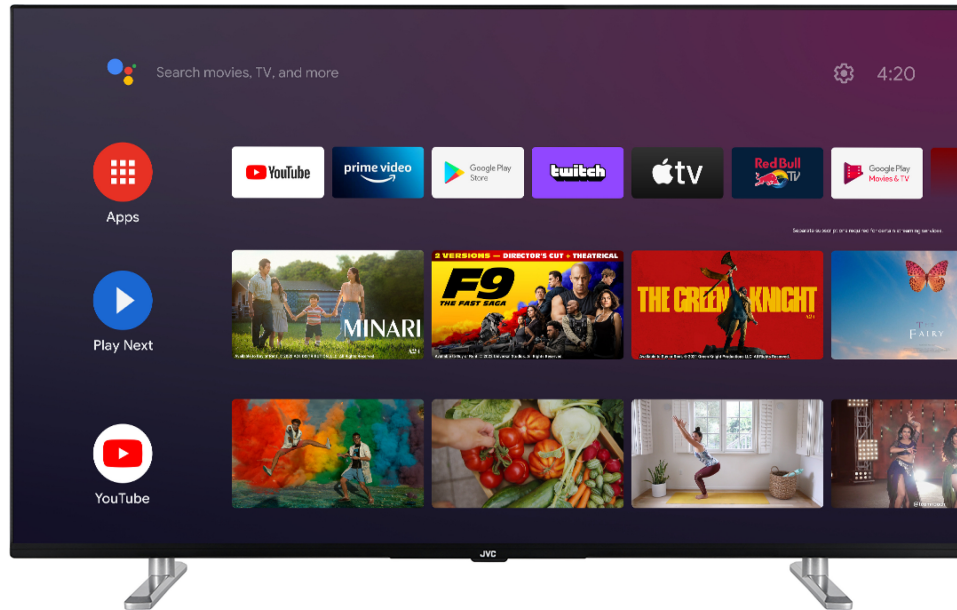

JVC

UHD TVs
Android TVs
QLED

LT-55VAQ3200

- > 4K ULTRA HD
- > QLED ANDROID TV
- > 3 HDMI, 2 USB
- > DOLBY ATMOS & DOLBY VISION HDR

Dolby Vision HDR

Revolution in vision. With incredible brightness, contrast, and color, JVC TVs bring entertainment to life before your eyes. By fully leveraging the maximum potential of new cinema projection technology, Dolby Vision gives the result of a refined, lifelike image that will make you forget you are looking at a screen.

Android TV

Explore thousands of movies, shows, games and get answers to your questions on the big screen with Android TV

QLED

Experience a new dimension of brilliance with QLED's Quantum Dot technology. Get lost in lifelike visuals, whether it's the latest blockbuster or a captivating series. Embrace true-to-life colors, deeper blacks, intense contrasts and stunning clarity that redefine your viewing experience with unrivaled precision. Designed to support over 90% of the DC1-P3 colour gamut, the Quantum Dot provide astonishing levels of colour and image accuracy. Don't settle for ordinary. Choose QLED and discover the true power of cutting-edge technology. Welcome to a new era of immersive entertainment.