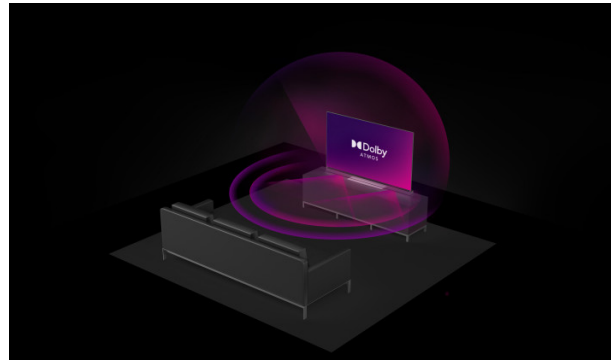

JVC

UHD TVs

LT-55VU3101

- > 4K ULTRA HD
- > SMART TV
- > 3 HDMI, 1 USB
- > DOLBY ATMOS
- > DOLBY VISION HDR

NETFLIX

ALLM

Dolby Vision HDR

Revolution in vision. With incredible brightness, contrast, and color, JVC TVs bring entertainment to life before your eyes. By fully leveraging the maximum potential of new cinema projection technology, Dolby Vision gives the result of a refined, lifelike image that will make you forget you are looking at a screen.

Dolby Atmos

Unlock a truly remarkable entertainment experience with the immersive sound of Dolby Atmos® and go deeper into the story. Discover the Dolby difference — a premium entertainment experience that helps you feel a deeper connection to the movies, shows, music, sports, and games you love and immerses you in your favorite entertainment with sound that moves all around you with breathtaking realism. Hear what you've been missing with an immersive experience like no other.

4K HDR Immersive

Welcome to a new dimension of entertainment with picture quality promised by 4K HDR Immersive Technology effectively delivered and reproduced on JVC TVs. Brace yourself for breathtaking visuals, lifelike colors, and unparalleled clarity that transport you into every scene.