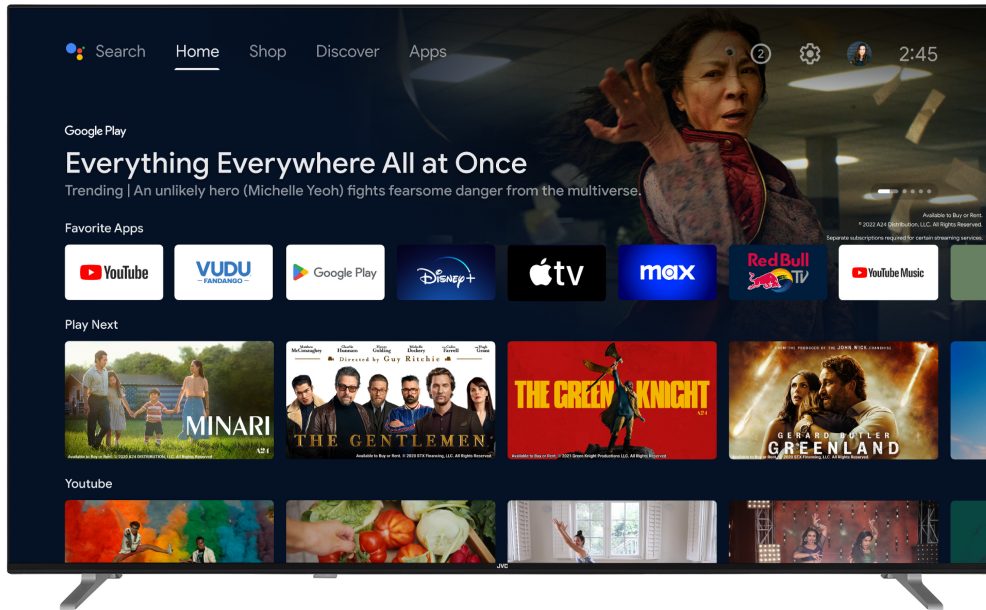

JVC

UHD TVs
Android TVs
QLED

LT-65VAQ3300

- > 4K ULTRA HD (3840X2160)
- > 3 HDMI & 2 USB
- > QLED Android TV
- > Dolby Vision HDR
- > Dolby Atmos

Super Resolution

Micro Dimming

DTS X

HDR10

Android TV

Explore thousands of movies, shows, games and get answers to your questions on the big screen with Android TV

QLED

Experience a new dimension of brilliance with QLED's Quantum Dot technology. Get lost in lifelike visuals, whether it's the latest blockbuster or a captivating series. Embrace true-to-life colors, deeper blacks, intense contrasts and stunning clarity that redefine your viewing experience with unrivaled precision. Designed to support over 90% of the DC1-P3 colour gamut, the Quantum Dot provide astonishing levels of colour and image accuracy. Don't settle for ordinary. Choose QLED and discover the true power of cutting-edge technology. Welcome to a new era of immersive entertainment.