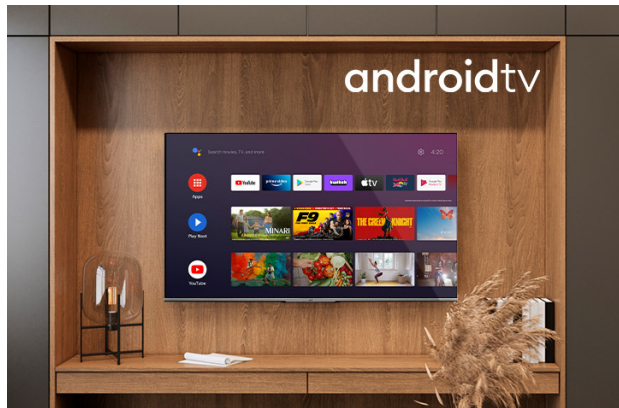

Android TVs

QLED

LT-43VAQ7100

- > Ultra HD 4K
- > QLED
- > Android TV
- > 3 HDMI, 2 USB
- > Super Resolution

Android TV

Explore thousands of movies, shows, games and get answers to your questions on the big screen with Android TV

QLED

Experience a new dimension of brilliance with QLED's Quantum Dot technology. Get lost in lifelike visuals, whether it's the latest blockbuster or a captivating series. Embrace true-to-life colors, deeper blacks, intense contrasts and stunning clarity that redefine your viewing experience with unrivaled precision. Designed to support over 90% of the DC1-P3 colour gamut, the Quantum Dot provide astonishing levels of colour and image accuracy. Don't settle for ordinary. Choose QLED and discover the true power of cutting-edge technology. Welcome to a new era of immersive entertainment.

4K HDR Immersive

Welcome to a new dimension of entertainment with picture quality promised by 4K HDR Immersive Technology effectively delivered and reproduced on JVC TVs. Brace yourself for breathtaking visuals, lifelike colors, and unparalleled clarity that transport you into every scene.