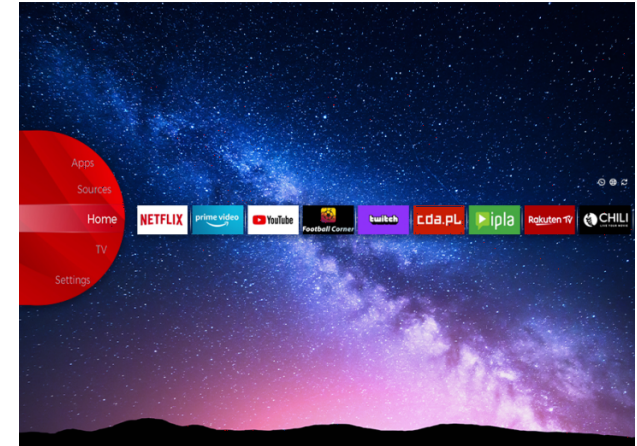

JVC

Elite UHD TVs

LT-58VU8000

- > 4K Ultra HD
- > Dolby Atmos & Dolby Vision HDR
- > Smart TV
- > 2 USB & 4K Ultra HD

NETFLIX

 Super Resolution

 Micro Dimming

Ultra HD (4K)

Discover a whole new level of visual brilliance with UHD (Ultra High Definition) technology. Catch every detail on every corner of the screen with sharper wide range of colors. Immerse yourself in breathtaking clarity and vibrant colors that bring your favorite movies, games, and content to life like never before. Elevate your viewing experience and indulge in the ultimate visual feast with UHD

Dolby Vision HDR

Revolution in vision. With incredible brightness, contrast, and color, JVC TVs bring entertainment to life before your eyes. By fully leveraging the maximum potential of new cinema projection technology, Dolby Vision gives the result of a refined, lifelike image that will make you forget you are looking at a screen.

JVC Smart Portal

Step into the future of home entertainment with our cutting-edge Smart TV. Easy to navigate, with just one click you can connect to a world of endless entertainment possibilities, from streaming your favorite shows, movies and music, to accessing a wide range of apps and content. JVC Smart TV transforms your living room into a dynamic and immersive media hub. Find all that entertainment in one place in the JVC Smart Center.