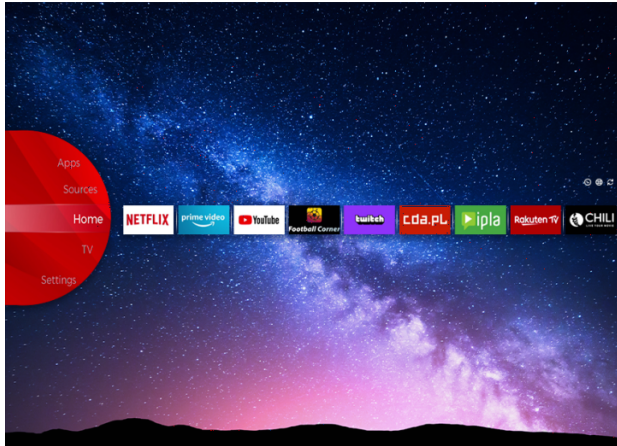

JVC

FULL HD/HD TVs

LT-32VH3900

- > HD-READY
- > 2 HDMI, 1 USB
- > Smart TV
- > Netflix
- > Dolby Audio

NETFLIX

JVC Smart Portal

Step into the future of home entertainment with our cutting-edge Smart TV. Easy to navigate, with just one click you can connect to a world of endless entertainment possibilities, from streaming your favorite shows, movies and music, to accessing a wide range of apps and content. JVC Smart TV transforms your living room into a dynamic and immersive media hub. Find all that entertainment in one place in the JVC Smart Center.

HD

Thanks to HD screen resolution, your TV shows pictures more detailed than ever. With 720p screen quality, you will not miss any details in your content with improved image quality for a better viewing experience.

Dolby Audio

Experience rich, cinematic audio that brings movies, music, and games to life with stunning clarity and depth. Elevate your audio experience and feel every detail with Dolby Audio Processing (DAP) - the ultimate sound technology.

Display

Size	32"
Resolution	1366x768
Wide Color Gamut	Ez

Main Features

Smart TV	Bai
Processor Type	DUAL CORE
TV-DVD Combi	Ez

Video

HDR	Ez
UHD Upscaler	Ez
Picture Modes	Dynamic, Game,Sports, Cinema, Natural, User
Hybrid Log Gamma (HLG)	Ez