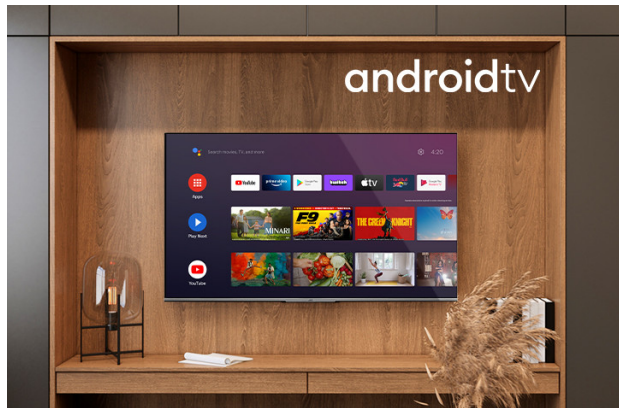

JVC

FULL HD/HD TVs

LT-32VAH320S

- > HD READY (1366X768)
- > 3 HDMI & 2 USB
- > ANDROID TV
- > HDR10

 Bluetooth™

 DVB-T2/C/S2®

Android TV

Explore thousands of movies, shows, games and get answers to your questions on the big screen with Android TV