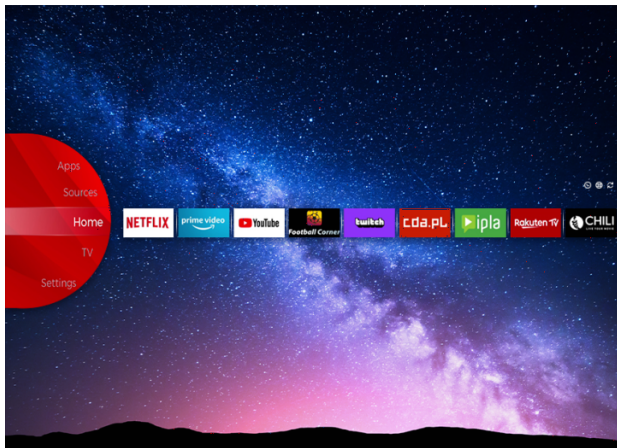

JVC

FULL HD/HD TVs

LT-43VF5000

- > FULL HD
- > 3 HDMI, 2 USB
- > Smart TV
- > Netflix
- > Super Resolution

Bluetooth™

USB CLONING

NETFLIX

YouTube

Super Resolution

JVC Smart Portal

Step into the future of home entertainment with our cutting-edge Smart TV. Easy to navigate, with just one click you can connect to a world of endless entertainment possibilities, from streaming your favorite shows, movies and music, to accessing a wide range of apps and content. JVC Smart TV transforms your living room into a dynamic and immersive media hub. Find all that entertainment in one place in the JVC Smart Center.

Dolby Audio

Experience rich, cinematic audio that brings movies, music, and games to life with stunning clarity and depth. Elevate your audio experience and feel every detail with Dolby Audio Processing (DAP) - the ultimate sound technology.