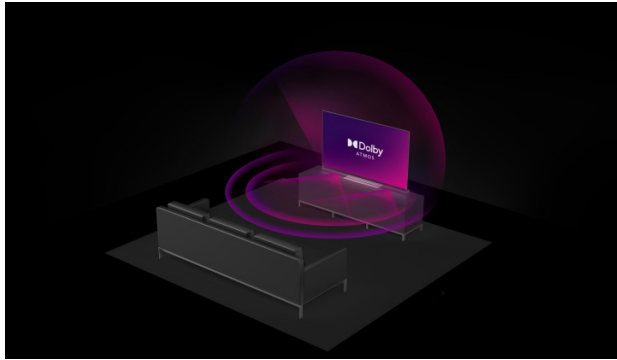

## UHD TVs

LT-43VU3100

- > Ultra HD 4K
- > Smart TV
- > 3 HDMI, 1 USB
- > Dolby Vision HDR
- > Super Resolution

## Dolby Atmos

Unlock a truly remarkable entertainment experience with the immersive sound of Dolby Atmos® and go deeper into the story. Discover the Dolby difference – a premium entertainment experience that helps you feel a deeper connection to the movies, shows, music, sports, and games you love and immerses you in your favorite entertainment with sound that moves all around you with breathtaking realism. Hear what you've been missing with an immersive experience like no other.

## 4K HDR Immersive

Welcome to a new dimension of entertainment with picture quality promised by 4K HDR Immersive Technology effectively delivered and reproduced on JVC TVs. Brace yourself for breathtaking visuals, lifelike colors, and unparalleled clarity that transport you into every scene.