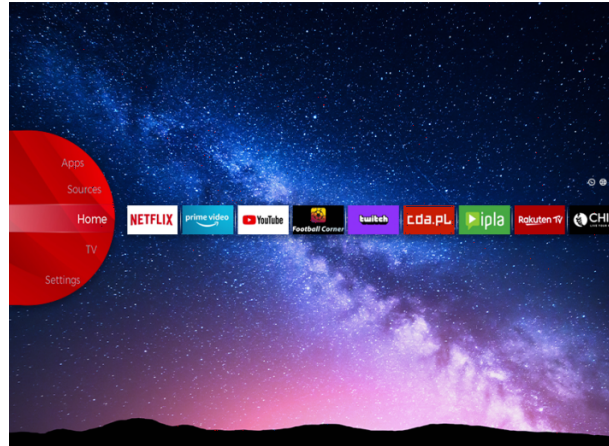

JVC

UHD TVs

LT-43VU3900

- > Ultra HD 4K
- > 2 HDMI, 1 USB
- > Smart TV
- > Netflix 4K

NETFLIX

Ultra HD (4K)

Discover a whole new level of visual brilliance with UHD (Ultra High Definition) technology. Catch every detail on every corner of the screen with sharper wide range of colors. Immerse yourself in breathtaking clarity and vibrant colors that bring your favorite movies, games, and content to life like never before. Elevate your viewing experience and indulge in the ultimate visual feast with UHD

JVC Smart Portal

Step into the future of home entertainment with our cutting-edge Smart TV. Easy to navigate, with just one click you can connect to a world of endless entertainment possibilities, from streaming your favorite shows, movies and music, to accessing a wide range of apps and content. JVC Smart TV transforms your living room into a dynamic and immersive media hub. Find all that entertainment in one place in the JVC Smart Center.

Dolby Audio

Experience rich, cinematic audio that brings movies, music, and games to life with stunning clarity and depth. Elevate your audio experience and feel every detail with Dolby Audio Processing (DAP) - the ultimate sound technology.