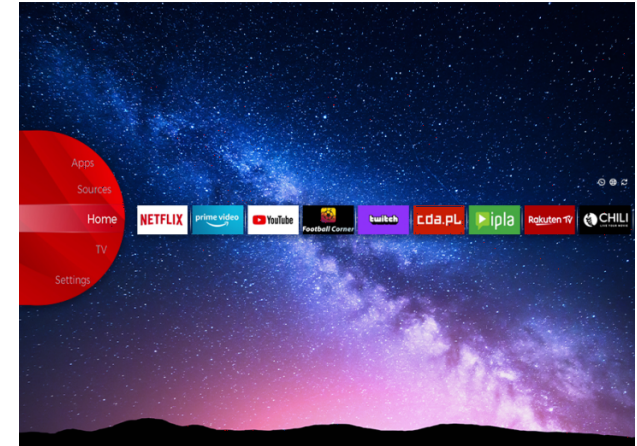

Micro Dimming

Ultra HD (4K)

Discover a whole new level of visual brilliance with UHD (Ultra High Definition) technology. Catch every detail on every corner of the screen with sharper wide range of colors. Immerse yourself in breathtaking clarity and vibrant colors that bring your favorite movies, games, and content to life like never before. Elevate your viewing experience and indulge in the ultimate visual feast with UHD

Dolby Vision HDR

Revolution in vision. With incredible brightness, contrast, and color, JVC TVs bring entertainment to life before your eyes. By fully leveraging the maximum potential of new cinema projection technology, Dolby Vision gives the result of a refined, lifelike image that will make you forget you are looking at a screen.

JVC Smart Portal

Step into the future of home entertainment with our cutting-edge Smart TV. Easy to navigate, with just one click you can connect to a world of endless entertainment possibilities, from streaming your favorite shows, movies and music, to accessing a wide range of apps and content. JVC Smart TV transforms your living room into a dynamic and immersive media hub. Find all that entertainment in one place in the JVC Smart Center.