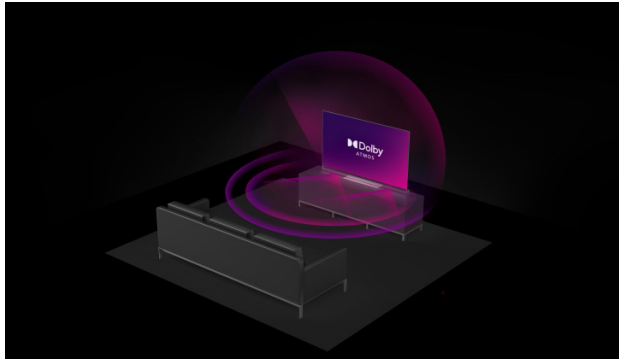

## UHD TVs

LT-50VU3100

- > Ultra HD 4K
- > Smart TV
- > 3 HDMI, 1 USB
- > Dolby Vision HDR
- > Super Resolution

## Dolby Atmos

Unlock a truly remarkable entertainment experience with the immersive sound of Dolby Atmos® and go deeper into the story. Discover the Dolby difference — a premium entertainment experience that helps you feel a deeper connection to the movies, shows, music, sports, and games you love and immerses you in your favorite entertainment with sound that moves all around you with breathtaking realism. Hear what you've been missing with an immersive experience like no other.

## 4K HDR Immersive

Welcome to a new dimension of entertainment with picture quality promised by 4K HDR Immersive Technology effectively delivered and reproduced on JVC TVs. Brace yourself for breathtaking visuals, lifelike colors, and unparalleled clarity that transport you into every scene.