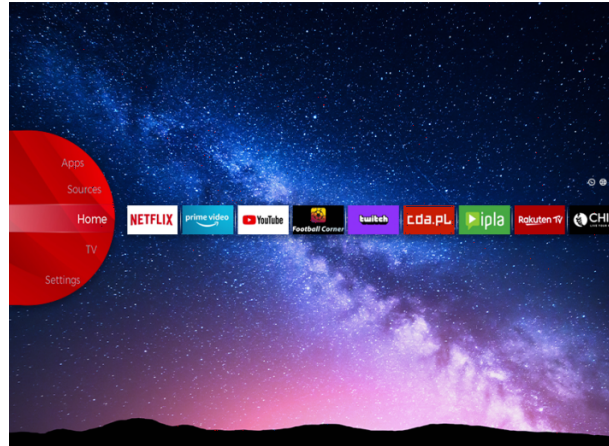

JVC

UHD TVs

LT-50VU3900

- > Dolby Audio
- > Ultra HD 4K
- > 2 HDMI, 1 USB
- > Smart TV
- > Netflix 4K

NETFLIX

Ultra HD (4K)

Discover a whole new level of visual brilliance with UHD (Ultra High Definition) technology. Catch every detail on every corner of the screen with sharper wide range of colors. Immerse yourself in breathtaking clarity and vibrant colors that bring your favorite movies, games, and content to life like never before. Elevate your viewing experience and indulge in the ultimate visual feast with UHD

JVC Smart Portal

Step into the future of home entertainment with our cutting-edge Smart TV. Easy to navigate, with just one click you can connect to a world of endless entertainment possibilities, from streaming your favorite shows, movies and music, to accessing a wide range of apps and content. JVC Smart TV transforms your living room into a dynamic and immersive media hub. Find all that entertainment in one place in the JVC Smart Center.

Dolby Audio

Experience rich, cinematic audio that brings movies, music, and games to life with stunning clarity and depth. Elevate your audio experience and feel every detail with Dolby Audio Processing (DAP) - the ultimate sound technology.

Display

Size	50"
Resolution	3840x2160
Wide Color Gamut	Ez

Main Features

Smart TV	Bai
Processor Type	DUAL CORE
TV-DVD Combi	Ez

Video

HDR	HDR10
UHD Upscaler	Ez
Picture Modes	Dynamic, Game,Sports, Cinema, Natural, User
Hybrid Log Gamma (HLG)	Bai