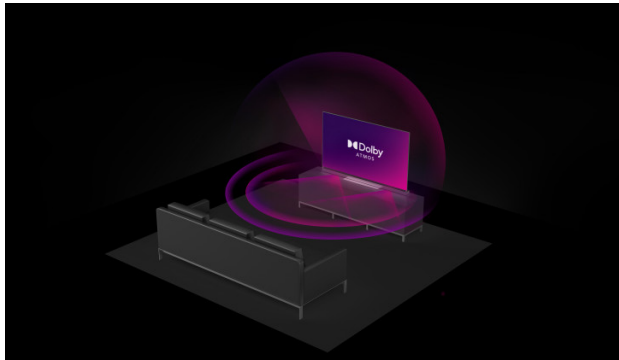

JVC

UHD TVs

LT-55VU3100

- > Ultra HD 4K
- > Smart TV
- > 3 HDMI, 1 USB
- > Dolby Vision HDR
- > Super Resolution

Dolby Atmos

Unlock a truly remarkable entertainment experience with the immersive sound of Dolby Atmos® and go deeper into the story. Discover the Dolby difference – a premium entertainment experience that helps you feel a deeper connection to the movies, shows, music, sports, and games you love and immerses you in your favorite entertainment with sound that moves all around you with breathtaking realism. Hear what you've been missing with an immersive experience like no other.

4K HDR Immersive

Welcome to a new dimension of entertainment with picture quality promised by 4K HDR Immersive Technology effectively delivered and reproduced on JVC TVs. Brace yourself for breathtaking visuals, lifelike colors, and unparalleled clarity that transport you into every scene.

Micro Dimming

Immerse yourself in stunning clarity as Micro Dimming dynamically adjusts brightness and darkness levels across the screen, creating deeper blacks and brighter whites and get ready to be captivated a whole new level of realism and picture quality.