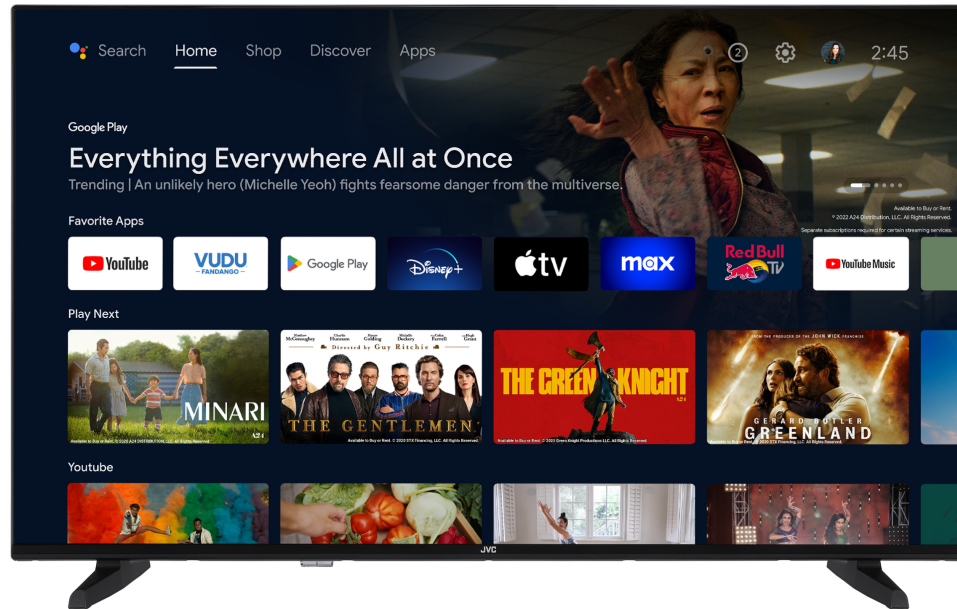

# JVC

UHD TVs  
Android TVs

LT-43VA3300S

- > 4K ULTRA HD (3840X2160)
- > 3 HDMI & 2 USB
- > Android TV
- > Dolby Vision HDR
- > Dolby Atmos

Super Resolution

Micro Dimming

Bluetooth

DVB T2/C/S2  
ALLM

## 4K HDR Immersive

Welcome to a new dimension of entertainment with picture quality promised by 4K HDR Immersive Technology effectively delivered and reproduced on JVC TVs. Brace yourself for breathtaking visuals, lifelike colors, and unparalleled clarity that transport you into every scene.