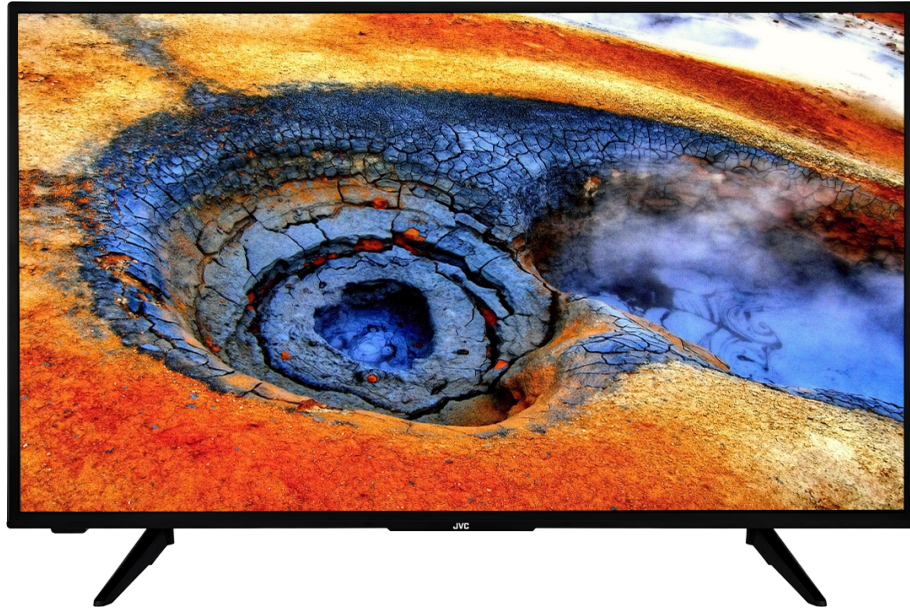

JVC

UHD TVs

LT-43VU3101

- > 4K ULTRA HD
- > SMART TV
- > 3 HDMI, 1 USB
- > DOLBY ATMOS
- > DOLBY VISION HDR

Super Resolution

HDR10

works with
Google Home

Micro Dimming

NETFLIX

YouTube

ALLM

DVBT2/C/S2

works with
Google Home

4K HDR Immersive

Welcome to a new dimension of entertainment with picture quality promised by 4K HDR Immersive Technology effectively delivered and reproduced on JVC TVs. Brace yourself for breathtaking visuals, lifelike colors, and unparalleled clarity that transport you into every scene.

JVC Smart Portal

Step into the future of home entertainment with our cutting-edge Smart TV. Easy to navigate, with just one click you can connect to a world of endless entertainment possibilities, from streaming your favorite shows, movies and music, to accessing a wide range of apps and content. JVC Smart TV transforms your living room into a dynamic and immersive media hub. Find all that entertainment in one place in the JVC Smart Center.