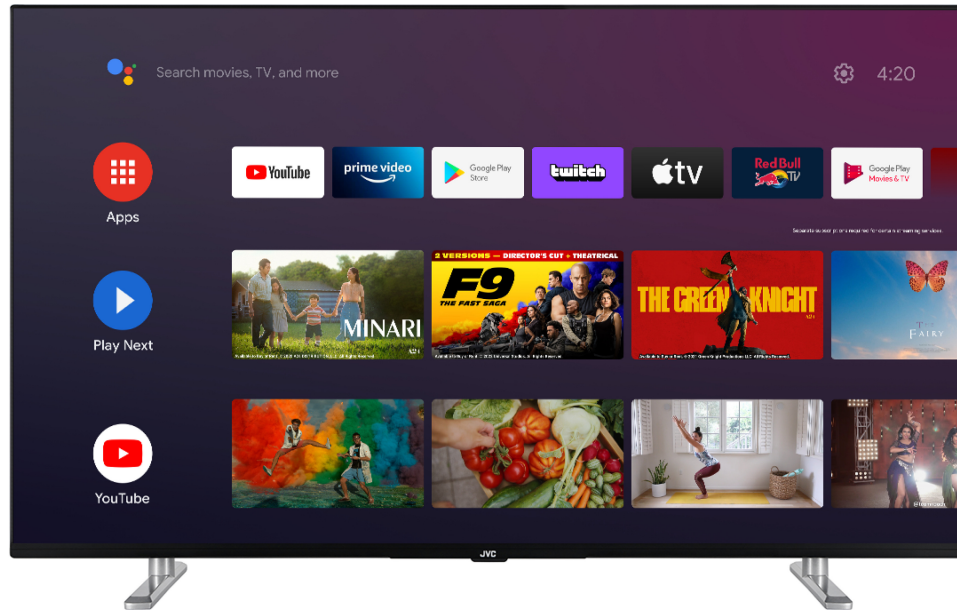

JVC

UHD TVs
Android TVs
QLED

LT-50VAQ3200

- > 4K ULTRA HD
- > QLED ANDROID TV
- > 3 HDMI, 2 USB
- > DOLBY ATMOS & DOLBY VISION HDR

Dolby Vision HDR

Revolution in vision. With incredible brightness, contrast, and color, JVC TVs bring entertainment to life before your eyes. By fully leveraging the maximum potential of new cinema projection technology, Dolby Vision gives the result of a refined, lifelike image that will make you forget you are looking at a screen.

Android TV

Explore thousands of movies, shows, games and get answers to your questions on the big screen with Android TV

QLED

Experience a new dimension of brilliance with QLED's Quantum Dot technology. Get lost in lifelike visuals, whether it's the latest blockbuster or a captivating series. Embrace true-to-life colors, deeper blacks, intense contrasts and stunning clarity that redefine your viewing experience with unrivaled precision. Designed to support over 90% of the DC1-P3 colour gamut, the Quantum Dot provide astonishing levels of colour and image accuracy. Don't settle for ordinary. Choose QLED and discover the true power of cutting-edge technology. Welcome to a new era of immersive entertainment.

Display

Panel Luminance (Typical) (Cd/m ²)	280
Motion Rate	50HZ
Viewing Angle	178/178
Size	50
Resolution	4K ULTRA HD (3840X2160)

Main Features

Series	UHD
Smart TV	Bai
Processor Type	QUAD CORE

Video

Quantum Dot	Bai
DECONTOUR	Ez
Blue Stretch	Bai
HDR	HDR10+DOLBY VISION
Dolby Vision HDR	Bai
UHD Upscaler	Bai
Picture Modes	DYNAMIC, GAME,SPORTS, CINEMA, NATURAL, USER
Hybrid Log Gamma (HLG)	Bai
Wide Color Gamut	Bai
Super Resolution	Bai
Micro Dimming	Bai