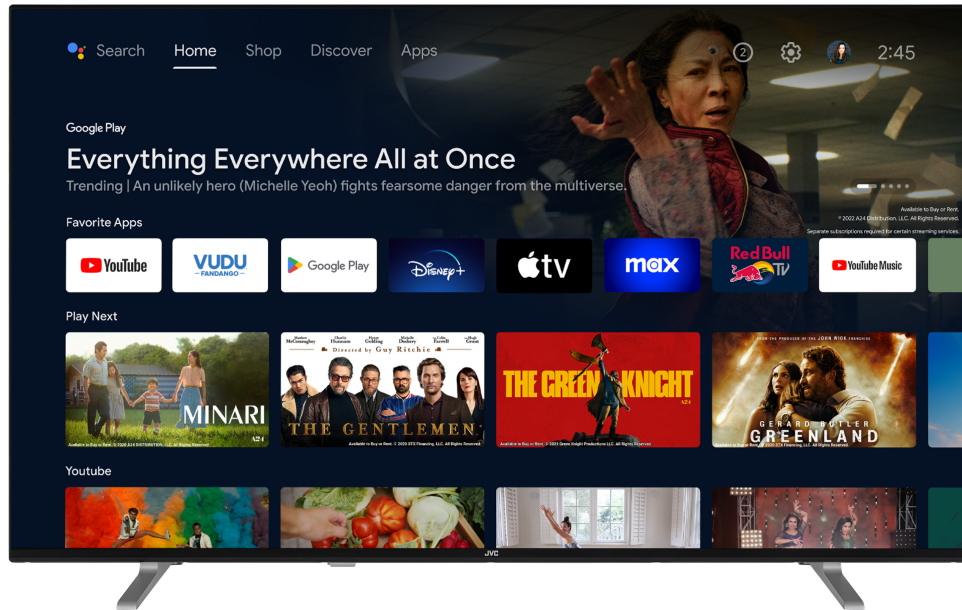

# JVC

UHD TVs  
Android TVs  
QLED

LT-50VAQ3300

- > 4K ULTRA HD (3840X2160)
- > 3 HDMI & 2 USB
- > QLED Android TV
- > Dolby Vision HDR
- > Dolby Atmos

Super Resolution

Micro Dimming

DTS X

HDR10

## 4K HDR Immersive

Welcome to a new dimension of entertainment with picture quality promised by 4K HDR Immersive Technology effectively delivered and reproduced on JVC TVs. Brace yourself for breathtaking visuals, lifelike colors, and unparalleled clarity that transport you into every scene.