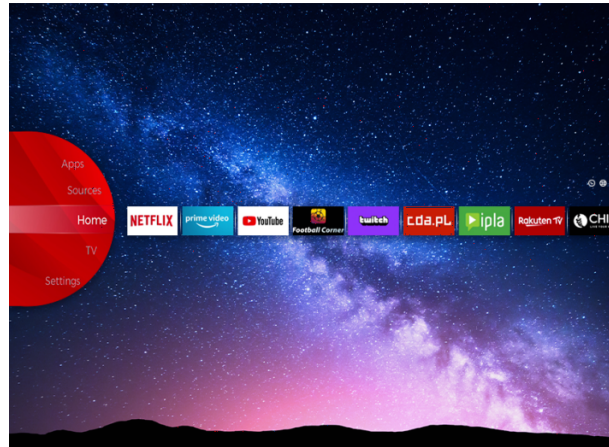

## UHD TVs

LT-50VU3101

- > 4K ULTRA HD
- > SMART TV
- > 3 HDMI, 1 USB
- > DOLBY ATMOS
- > DOLBY VISION HDR

## 4K HDR Immersive

Welcome to a new dimension of entertainment with picture quality promised by 4K HDR Immersive Technology effectively delivered and reproduced on JVC TVs. Brace yourself for breathtaking visuals, lifelike colors, and unparalleled clarity that transport you into every scene.

## JVC Smart Portal

Step into the future of home entertainment with our cutting-edge Smart TV. Easy to navigate, with just one click you can connect to a world of endless entertainment possibilities, from streaming your favorite shows, movies and music, to accessing a wide range of apps and content. JVC Smart TV transforms your living room into a dynamic and immersive media hub. Find all that entertainment in one place in the JVC Smart Center.