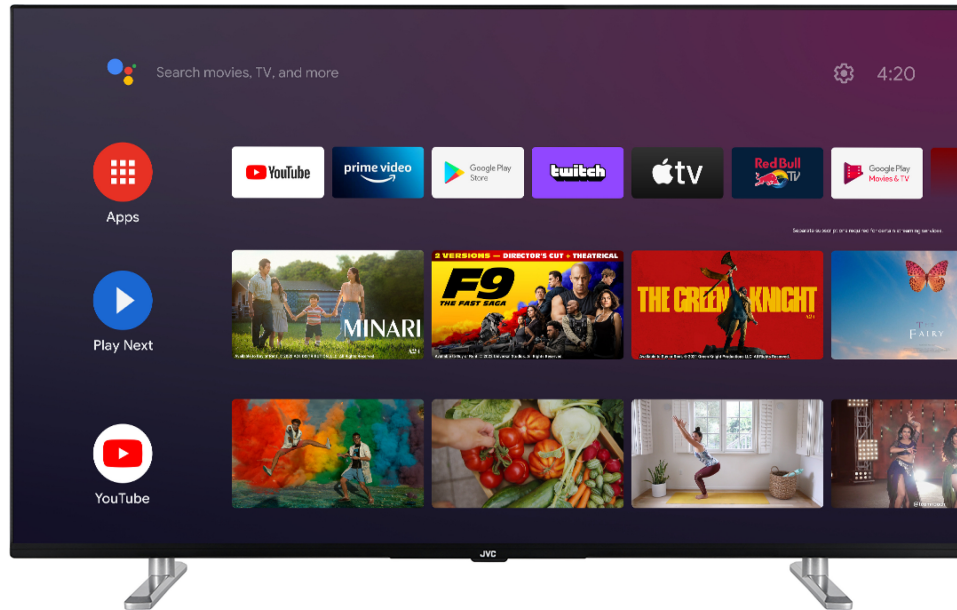

JVC

UHD TVs
Android TVs
QLED

LT-55VAQ3200

- > 4K ULTRA HD
- > QLED ANDROID TV
- > 3 HDMI, 2 USB
- > DOLBY ATMOS & DOLBY VISION HDR

prime video

HDR10

dts x

Google Play
Movies & TV

Micro Dimming

Super Resolution

YouTube

NETFLIX

Bluetooth

WiFi
CERTIFIED

ALLM

Google Home

DVBT2/C/S2