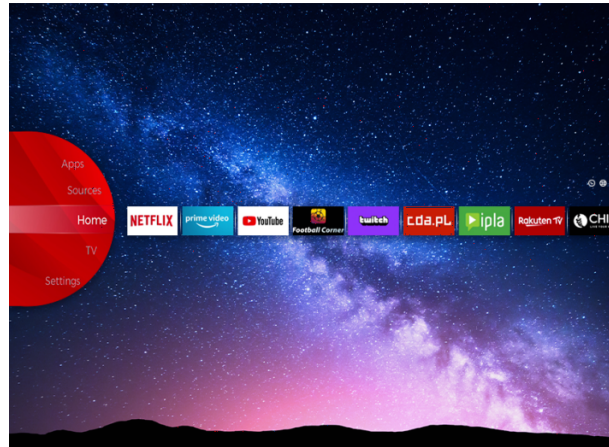

YouTube

prime video

ALLM

Google Home

## 4K HDR Immersive

Welcome to a new dimension of entertainment with picture quality promised by 4K HDR Immersive Technology effectively delivered and reproduced on JVC TVs. Brace yourself for breathtaking visuals, lifelike colors, and unparalleled clarity that transport you into every scene.

## JVC Smart Portal

Step into the future of home entertainment with our cutting-edge Smart TV. Easy to navigate, with just one click you can connect to a world of endless entertainment possibilities, from streaming your favorite shows, movies and music, to accessing a wide range of apps and content. JVC Smart TV transforms your living room into a dynamic and immersive media hub. Find all that entertainment in one place in the JVC Smart Center.