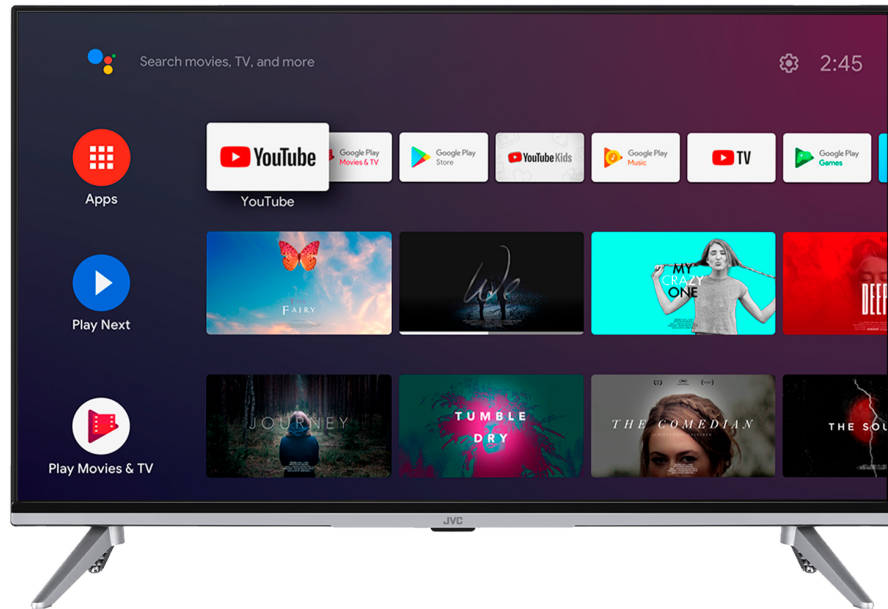

JVC

FULL HD/HD TVs

LT-32VAF5000

- > FULL HD
- > Android TV
- > 3 HDMI, 2 USB
- > Super Resolution
- > HDR10

Super Resolution

HDR10

WiFi
CERTIFIED

NETFLIX

YouTube

Google Play
Movies & TV

Chromecast
built-in

prime video

Bluetooth™

FHD

Thanks to FHD screen resolution, your TV shows pictures more detailed than ever. With 1080p screen quality, you will not miss any details in your content with enhanced image clarity.

Display

Size	32"
Resolution	1920x1080
Panel Type	DLED
Brightness	250
Wide Color Gamut	Non

Main Features

Smart TV	Sí
Processor Type	QUAD CORE
TV-DVD Combi	Non
100Hz	Non

Video

HDR	Sí
Dolby Vision HDR	Non
UHD Upscaler	Non
Picture Modes	Dynamic, Game,Sports, Cinema, Natural, User
Hybrid Log Gamma (HLG)	Sí
Wide Color Gamut	Non
MEMC	Non
Super Resolution	Sí
Micro Dimming	Non