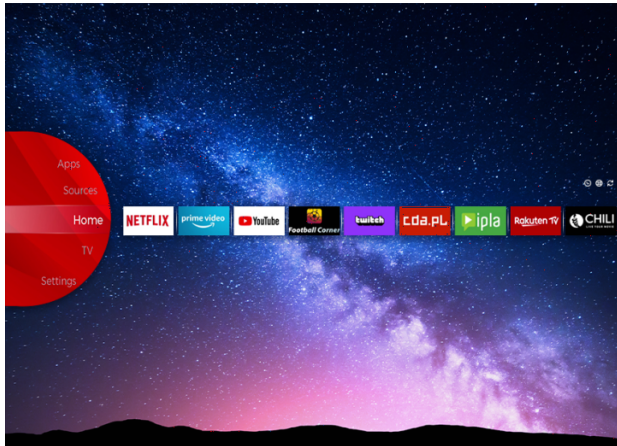

JVC

FULL HD/HD TVs

LT-32VH3900

- > HD-READY
- > 2 HDMI, 1 USB
- > Smart TV
- > Netflix
- > Dolby Audio

NETFLIX

JVC Smart Portal

Step into the future of home entertainment with our cutting-edge Smart TV. Easy to navigate, with just one click you can connect to a world of endless entertainment possibilities, from streaming your favorite shows, movies and music, to accessing a wide range of apps and content. JVC Smart TV transforms your living room into a dynamic and immersive media hub. Find all that entertainment in one place in the JVC Smart Center.

HD

Thanks to HD screen resolution, your TV shows pictures more detailed than ever. With 720p screen quality, you will not miss any details in your content with improved image quality for a better viewing experience.

Dolby Audio

Experience rich, cinematic audio that brings movies, music, and games to life with stunning clarity and depth. Elevate your audio experience and feel every detail with Dolby Audio Processing (DAP) - the ultimate sound technology.