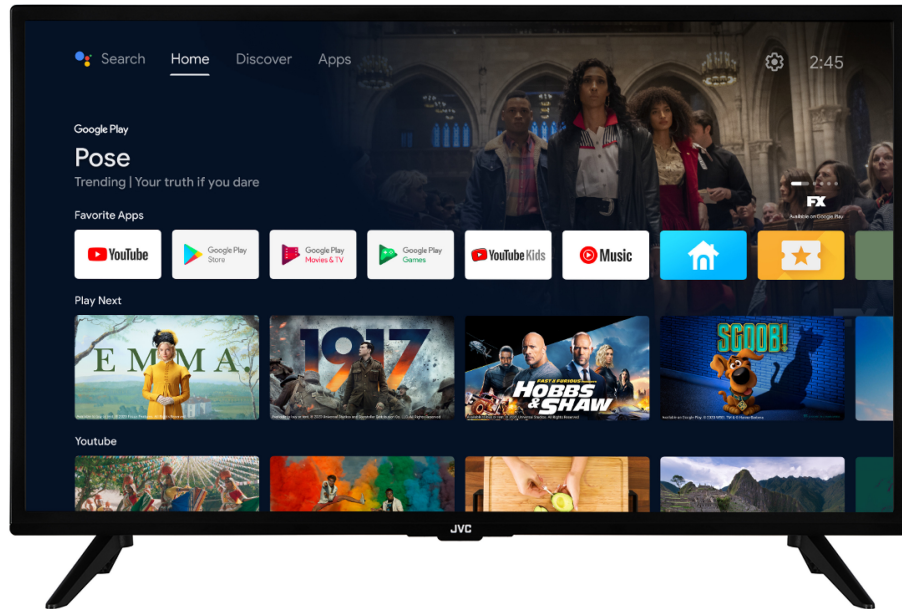

JVC

FULL HD/HD TVs
Android TVs

LT-32VAF3000

- > FULL HD
- > Android TV
- > 3 HDMI, 2 USB
- > Super Resolution
- > HDR10

DVB-T2/C/S2

Super Resolution

NETFLIX

YouTube

FHD

Thanks to FHD screen resolution, your TV shows pictures more detailed than ever. With 1080p screen quality, you will not miss any details in your content with enhanced image clarity.

Android TV

Explore thousands of movies, shows, games and get answers to your questions on the big screen with Android TV

Ok Google

Use your voice to search for shows, control your TV, plan your day, and more. Just ask Google.

Display

| | |
|------------------|-----------|
| Size | 32" |
| Resolution | 1920x1080 |
| Panel Type | DLED |
| Brightness | 250 |
| Wide Color Gamut | Non |