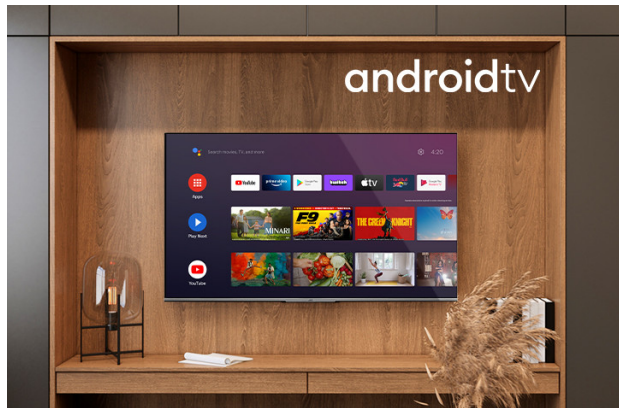

# JVC

---

FULL HD/HD TVs

LT-32VAH320S

- > HD READY (1366X768)
- > 3 HDMI & 2 USB
- > ANDROID TV
- > HDR10

 Bluetooth™

 DVB-T2/C/S2®