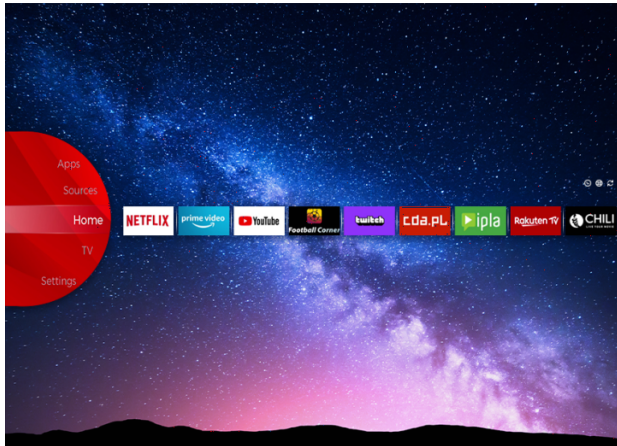

JVC

FULL HD/HD TVs

LT-43VF5000

- > FULL HD
- > 3 HDMI, 2 USB
- > Smart TV
- > Netflix
- > Super Resolution

NETFLIX

JVC Smart Portal

Step into the future of home entertainment with our cutting-edge Smart TV. Easy to navigate, with just one click you can connect to a world of endless entertainment possibilities, from streaming your favorite shows, movies and music, to accessing a wide range of apps and content. JVC Smart TV transforms your living room into a dynamic and immersive media hub. Find all that entertainment in one place in the JVC Smart Center.

Dolby Audio

Experience rich, cinematic audio that brings movies, music, and games to life with stunning clarity and depth. Elevate your audio experience and feel every detail with Dolby Audio Processing (DAP) - the ultimate sound technology.