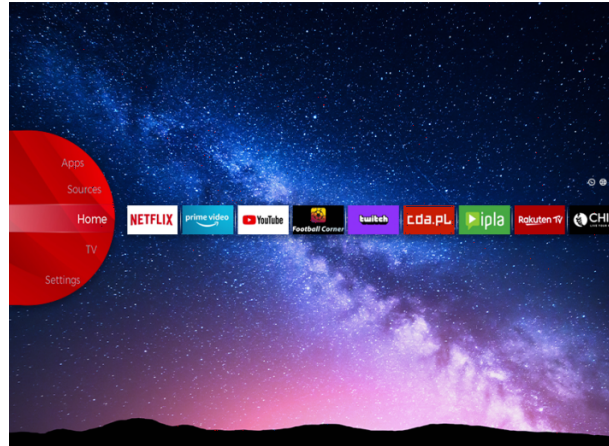

JVC

UHD TVs

LT-55VU3900

- > Ultra HD 4K
- > 2 HDMI, 1 USB
- > Smart TV
- > Netflix 4K
- > Dolby Audio

NETFLIX

Ultra HD (4K)

Discover a whole new level of visual brilliance with UHD (Ultra High Definition) technology. Catch every detail on every corner of the screen with sharper wide range of colors. Immerse yourself in breathtaking clarity and vibrant colors that bring your favorite movies, games, and content to life like never before. Elevate your viewing experience and indulge in the ultimate visual feast with UHD

JVC Smart Portal

Step into the future of home entertainment with our cutting-edge Smart TV. Easy to navigate, with just one click you can connect to a world of endless entertainment possibilities, from streaming your favorite shows, movies and music, to accessing a wide range of apps and content. JVC Smart TV transforms your living room into a dynamic and immersive media hub. Find all that entertainment in one place in the JVC Smart Center.

Dolby Audio

Experience rich, cinematic audio that brings movies, music, and games to life with stunning clarity and depth. Elevate your audio experience and feel every detail with Dolby Audio Processing (DAP) - the ultimate sound technology.