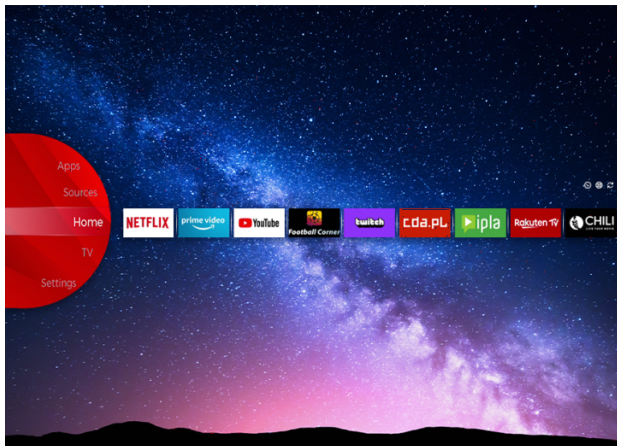

JVC

UHD TVs

LT-58VU3100

- > Ultra HD 4K
- > Smart TV
- > 3 HDMI, 1 USB
- > Dolby Vision HDR
- > Super Resolution

Super Resolution

NETFLIX

JVC Smart Portal

Step into the future of home entertainment with our cutting-edge Smart TV. Easy to navigate, with just one click you can connect to a world of endless entertainment possibilities, from streaming your favorite shows, movies and music, to accessing a wide range of apps and content. JVC Smart TV transforms your living room into a dynamic and immersive media hub. Find all that entertainment in one place in the JVC Smart Center.

Micro Dimming

Immerse yourself in stunning clarity as Micro Dimming dynamically adjusts brightness and darkness levels across the screen, creating deeper blacks and brighter whites and get ready to be captivated a whole new level of realism and picture quality.

4K HDR Immersive

Welcome to a new dimension of entertainment with picture quality promised by 4K HDR Immersive Technology effectively delivered and reproduced on JVC TVs. Brace yourself for breathtaking visuals, lifelike colors, and unparalleled clarity that transport you into every scene.