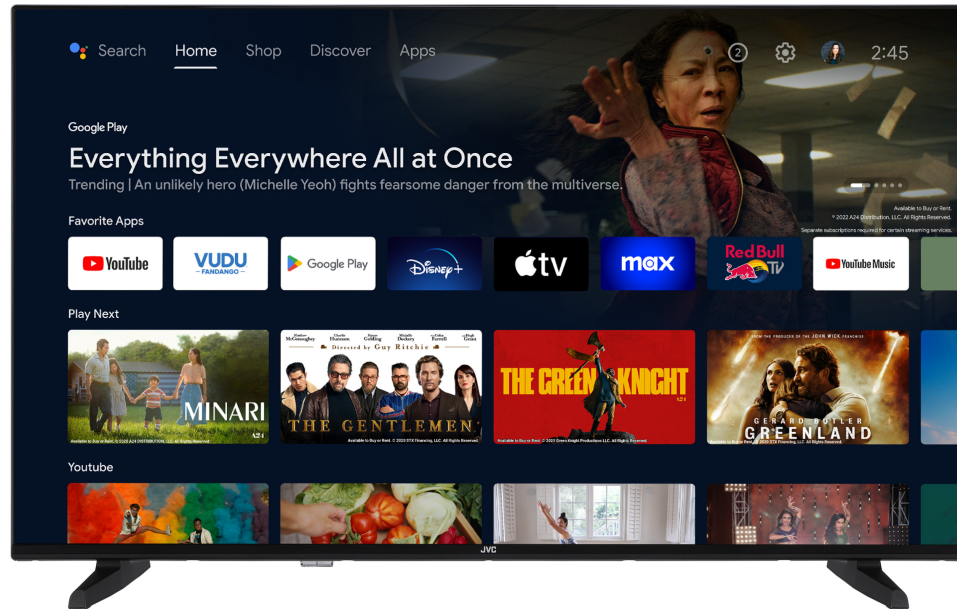

JVC

UHD TVs
Android TVs

LT-43VA3300S

- > 4K ULTRA HD (3840X2160)
- > 3 HDMI & 2 USB
- > Android TV
- > Dolby Vision HDR
- > Dolby Atmos

Super Resolution

Micro Dimming

Bluetooth

DVB T2/C/S2
ALLM

works with
Google Home

WiFi
CERTIFIED

Google Play
Movies & TV

NETFLIX

4K HDR Immersive

Welcome to a new dimension of entertainment with picture quality promised by 4K HDR Immersive Technology effectively delivered and reproduced on JVC TVs. Brace yourself for breathtaking visuals, lifelike colors, and unparalleled clarity that transport you into every scene.

Android TV

Explore thousands of movies, shows, games and get answers to your questions on the big screen with Android TV

Dolby Vision HDR

Revolution in vision. With incredible brightness, contrast, and color, JVC TVs bring entertainment to life before your eyes. By fully leveraging the maximum potential of new cinema projection technology, Dolby Vision gives the result of a refined, lifelike image that will make you forget you are looking at a screen.