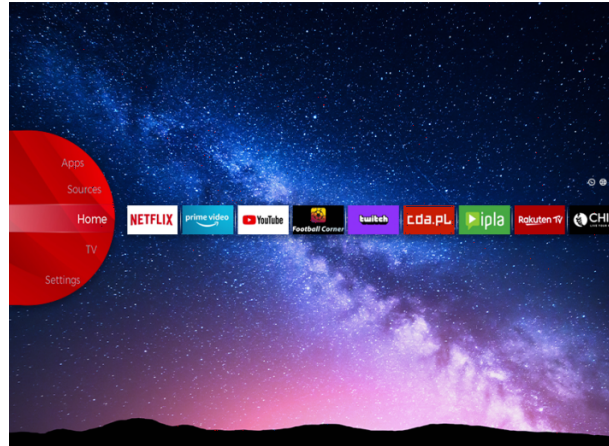

## 4K HDR Immersive

Welcome to a new dimension of entertainment with picture quality promised by 4K HDR Immersive Technology effectively delivered and reproduced on JVC TVs. Brace yourself for breathtaking visuals, lifelike colors, and unparalleled clarity that transport you into every scene.

## JVC Smart Portal

Step into the future of home entertainment with our cutting-edge Smart TV. Easy to navigate, with just one click you can connect to a world of endless entertainment possibilities, from streaming your favorite shows, movies and music, to accessing a wide range of apps and content. JVC Smart TV transforms your living room into a dynamic and immersive media hub. Find all that entertainment in one place in the JVC Smart Center.