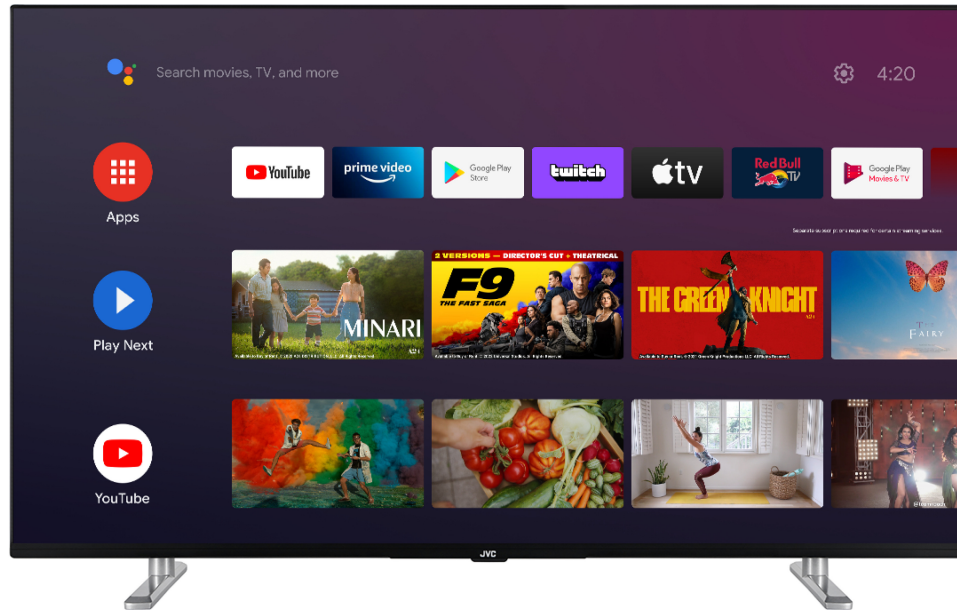

JVC

UHD TVs
Android TVs
QLED

LT-50VAQ3200

- > 4K ULTRA HD
- > QLED ANDROID TV
- > 3 HDMI, 2 USB
- > DOLBY ATMOS & DOLBY VISION HDR

Dolby Vision HDR

Revolution in vision. With incredible brightness, contrast, and color, JVC TVs bring entertainment to life before your eyes. By fully leveraging the maximum potential of new cinema projection technology, Dolby Vision gives the result of a refined, lifelike image that will make you forget you are looking at a screen.

Android TV

Explore thousands of movies, shows, games and get answers to your questions on the big screen with Android TV

QLED

Experience a new dimension of brilliance with QLED's Quantum Dot technology. Get lost in lifelike visuals, whether it's the latest blockbuster or a captivating series. Embrace true-to-life colors, deeper blacks, intense contrasts and stunning clarity that redefine your viewing experience with unrivaled precision. Designed to support over 90% of the DC1-P3 colour gamut, the Quantum Dot provide astonishing levels of colour and image accuracy. Don't settle for ordinary. Choose QLED and discover the true power of cutting-edge technology. Welcome to a new era of immersive entertainment.

Display

Panel Luminance (Typical) (Cd/m ²)	280
Motion Rate	50HZ
Viewing Angle	178/178
Size	50
Resolution	4K ULTRA HD (3840X2160)

Main Features

Series	UHD
Smart TV	Si
Processor Type	QUAD CORE

Video

Quantum Dot	Si
DECONTOUR	Non
Blue Stretch	Si
HDR	HDR10+DOLBY VISION
Dolby Vision HDR	Si
UHD Upscaler	Si
Picture Modes	DYNAMIC, GAME,SPORTS, CINEMA, NATURAL, USER
Hybrid Log Gamma (HLG)	Si
Wide Color Gamut	Si
Super Resolution	Si
Micro Dimming	Si