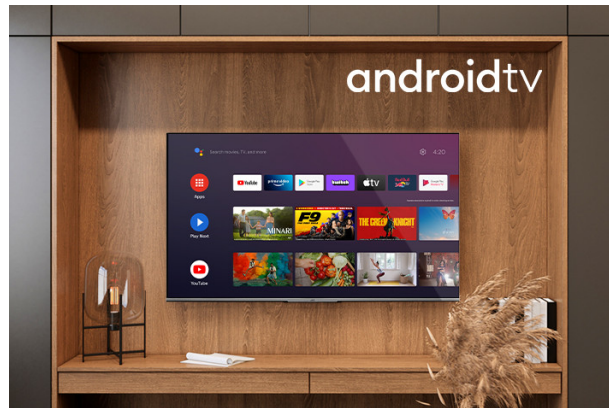

JVC

UHD TVs
Android TVs
QLED

LT-50VAQ3200

- > 4K ULTRA HD
- > QLED ANDROID TV
- > 3 HDMI, 2 USB
- > DOLBY ATMOS & DOLBY VISION HDR

Dolby Vision HDR

Revolution in vision. With incredible brightness, contrast, and color, JVC TVs bring entertainment to life before your eyes. By fully leveraging the maximum potential of new cinema projection technology, Dolby Vision gives the result of a refined, lifelike image that will make you forget you are looking at a screen.

Android TV

Explore thousands of movies, shows, games and get answers to your questions on the big screen with Android TV

QLED

Experience a new dimension of brilliance with QLED's Quantum Dot technology. Get lost in lifelike visuals, whether it's the latest blockbuster or a captivating series. Embrace true-to-life colors, deeper blacks, intense contrasts and stunning clarity that redefine your viewing experience with unrivaled precision. Designed to support over 90% of the DC1-P3 colour gamut, the Quantum Dot provide astonishing levels of colour and image accuracy. Don't settle for ordinary. Choose QLED and discover the true power of cutting-edge technology. Welcome to a new era of immersive entertainment.