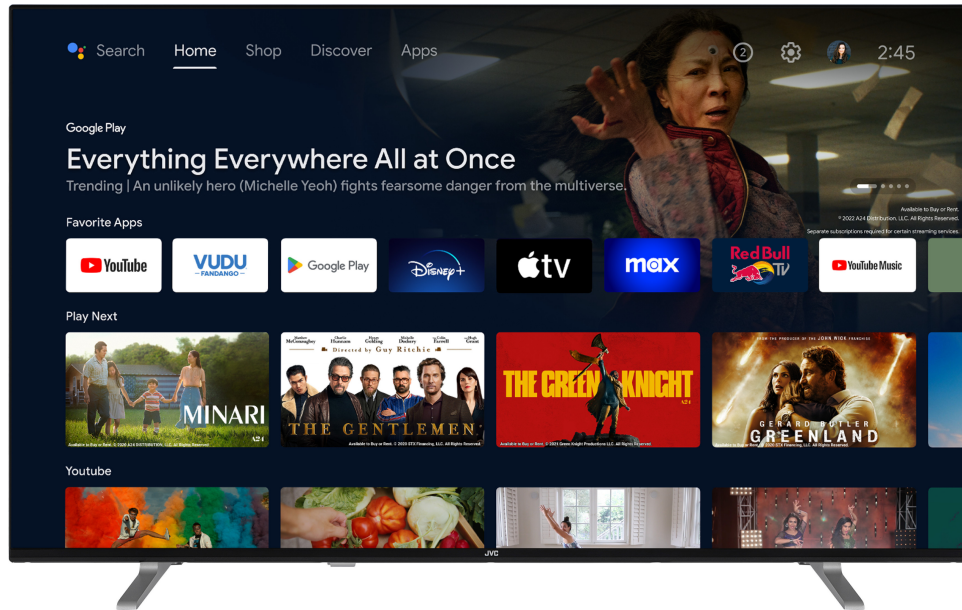

JVC

UHD TVs
Android TVs
QLED

LT-50VAQ3300

- > 4K ULTRA HD (3840X2160)
- > 3 HDMI & 2 USB
- > QLED Android TV
- > Dolby Vision HDR
- > Dolby Atmos

Super Resolution

Micro Dimming

DTS X

HDR10

Android TV

Explore thousands of movies, shows, games and get answers to your questions on the big screen with Android TV

QLED

Experience a new dimension of brilliance with QLED's Quantum Dot technology. Get lost in lifelike visuals, whether it's the latest blockbuster or a captivating series. Embrace true-to-life colors, deeper blacks, intense contrasts and stunning clarity that redefine your viewing experience with unrivaled precision. Designed to support over 90% of the DC1-P3 colour gamut, the Quantum Dot provide astonishing levels of colour and image accuracy. Don't settle for ordinary. Choose QLED and discover the true power of cutting-edge technology. Welcome to a new era of immersive entertainment.