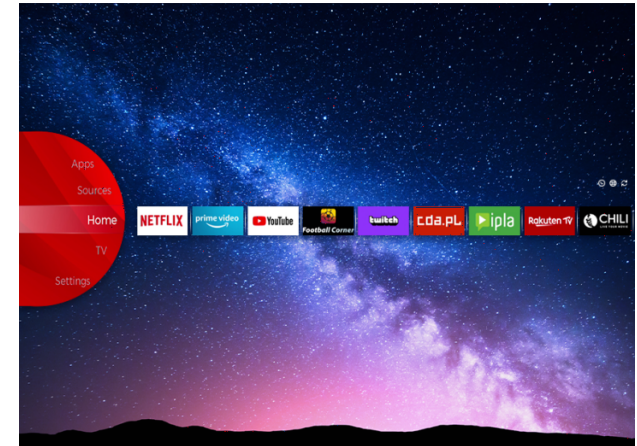

## UHD TVs

LT-50VU7900

- > Ultra HD 4K
- > 4 HDMI, 2 USB
- > Smart TV
- > Dolby Vision
- > MEMC

Bluetooth™

**NETFLIX**

YouTube

Super Resolution

Micro Dimming

## Ultra HD (4K)

Discover a whole new level of visual brilliance with UHD (Ultra High Definition) technology. Catch every detail on every corner of the screen with sharper wide range of colors. Immerse yourself in breathtaking clarity and vibrant colors that bring your favorite movies, games, and content to life like never before. Elevate your viewing experience and indulge in the ultimate visual feast with UHD

## JVC Smart Portal

Step into the future of home entertainment with our cutting-edge Smart TV. Easy to navigate, with just one click you can connect to a world of endless entertainment possibilities, from streaming your favorite shows, movies and music, to accessing a wide range of apps and content. JVC Smart TV transforms your living room into a dynamic and immersive media hub. Find all that entertainment in one place in the JVC Smart Center.