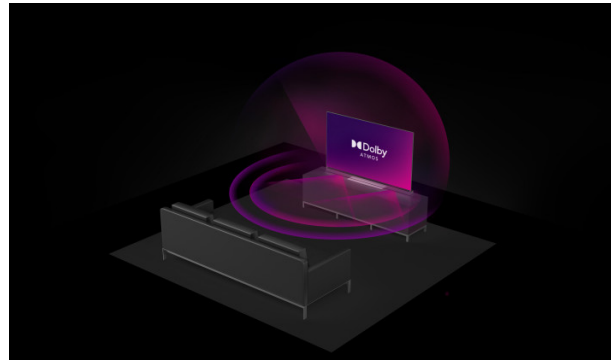

JVC

UHD TVs

LT-55VU3101

- > 4K ULTRA HD
- > SMART TV
- > 3 HDMI, 1 USB
- > DOLBY ATMOS
- > DOLBY VISION HDR

Dolby Vision HDR

Revolution in vision. With incredible brightness, contrast, and color, JVC TVs bring entertainment to life before your eyes. By fully leveraging the maximum potential of new cinema projection technology, Dolby Vision gives the result of a refined, lifelike image that will make you forget you are looking at a screen.

Dolby Atmos

Unlock a truly remarkable entertainment experience with the immersive sound of Dolby Atmos® and go deeper into the story. Discover the Dolby difference — a premium entertainment experience that helps you feel a deeper connection to the movies, shows, music, sports, and games you love and immerses you in your favorite entertainment with sound that moves all around you with breathtaking realism. Hear what you've been missing with an immersive experience like no other.

4K HDR Immersive

Welcome to a new dimension of entertainment with picture quality promised by 4K HDR Immersive Technology effectively delivered and reproduced on JVC TVs. Brace yourself for breathtaking visuals, lifelike colors, and unparalleled clarity that transport you into every scene.