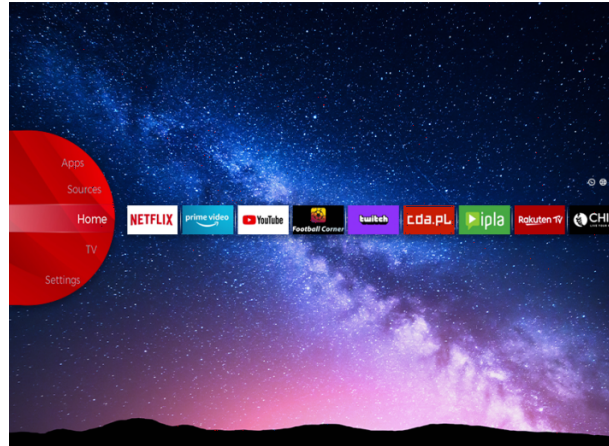

### LT-55VU3300

- > 4K ULTRA HD (3840X2160)
- > 3 HDMI & 1 USB
- > JVC Smart Portal
- > Dolby Vision HDR
- > Dolby Atmos

## 4K HDR Immersive

Welcome to a new dimension of entertainment with picture quality promised by 4K HDR Immersive Technology effectively delivered and reproduced on JVC TVs. Brace yourself for breathtaking visuals, lifelike colors, and unparalleled clarity that transport you into every scene.

## JVC Smart Portal

Step into the future of home entertainment with our cutting-edge Smart TV. Easy to navigate, with just one click you can connect to a world of endless entertainment possibilities, from streaming your favorite shows, movies and music, to accessing a wide range of apps and content. JVC Smart TV transforms your living room into a dynamic and immersive media hub. Find all that entertainment in one place in the JVC Smart Center.